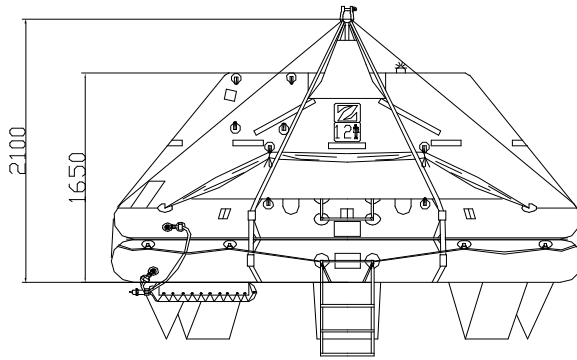

ROUND CONTAINER 12 PERSON DAVIT LAUNCHED LIFERAFT

TECHNICAL INFORMATION

12 MAN	A PACK			B PACK		
Container	N15B			N14B		
Dimensions	X: 1275 mm X: 4' 2,2"	Y: 800 mm Y: 2' 7,5"	Z: 740 mm Z: 2' 5,14"	X: 1275 mm X: 4' 2,2"	Y: 680 mm Y: 2' 2,78"	Z: 615 mm Z: 2' 0,22"
Liferaft Net Weight	145 kg / 320 pounds			110 kg / 243 pounds		
Height storage	25 m / 834'		36 m / 119'	25 m / 834'		36 m / 119'
Painter line length	35 m / 115'		50 m / 165'	35 m / 115'		50 m / 165'
Inflation Cylinder	1 x 15 liter					
 Crate	X: 1355 mm X: 4' 5,35"	Y: 840 mm Y: 2' 9,08"	Z: 900 mm Z: 2' 11,44"	X: 1355 mm X: 4' 5,35"	Y: 720 mm Y: 2' 4,35"	Z: 770 mm Z: 2' 6,32"
	180 kg / 397 pounds			141 kg / 311 pounds		
	1,025 m3 / 36,18 cubic foot			0,752 m3 / 26,53 cubic foot		
Towing force	2 knots			3 knots		
Without sea anchor	45 daN			83 daN		
With sea anchor	55 daN			100 daN		

Approvals: EC (MED) – USCG – TC – RMRS – BV

12 DL cont rond Zodiac 20012009 KLT.doc Issue : 3 Date: 20/01/2009

Dimensions and weight +/- 5% Zodiac reserves the right to change specification without notice.
For installation, add minimum +10mm for clearance to dimensions of the container.