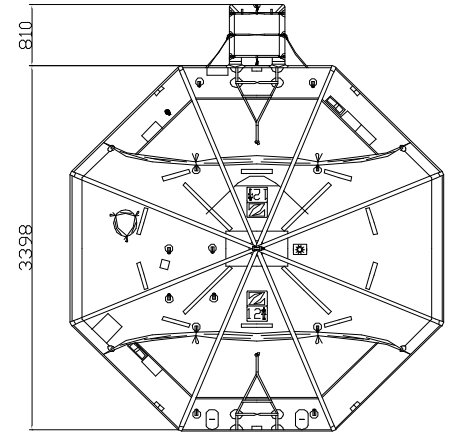

ROUND CONTAINER 12 PERSON DAVIT LAUNCHED LIFERAFT

TECHNICAL INFORMATION

12 MAN	A PACK			B PACK		
Container	N15B			N14B		
Dimensions	X: 1275 mm X: 4' 2,2"	Y: 800 mm Y: 2' 7,5"	Z: 740 mm Z: 2' 5,14"	X: 1275 mm X: 4' 2,2"	Y: 680 mm Y: 2' 2,78"	Z: 615 mm Z: 2' 0,22"
Liferaft Net Weight	145 kg / 320 pounds			110 kg / 243 pounds		
Height storage	25 m / 834'		36 m / 119'	25 m / 834'		36 m / 119'
Painter line length	35 m / 115'		50 m / 165'	35 m / 115'		50 m / 165'
Inflation Cylinder	1 x 15 liter					
 Crate	X: 1355 mm X: 4' 5,35"	Y: 840 mm Y: 2' 9,08"	Z: 900 mm Z: 2' 11,44"	X: 1355 mm X: 4' 5,35"	Y: 720 mm Y: 2' 4,35"	Z: 770 mm Z: 2' 6,32"
	180 kg / 397 pounds			141 kg / 311 pounds		
	1,025 m3 / 36,18 cubic foot			0,752 m3 / 26,53 cubic foot		
Towing force	2 knots			3 knots		
Without sea anchor	45 daN			83 daN		
With sea anchor	55 daN			100 daN		

Approvals: EC (MED) – USCG – TC – RMRS – BV

12 DL cont rond Zodiac 20012009 KLT.doc Issue : 3 Date: 20/01/2009

Dimensions and weight +/- 5% Zodiac reserves the right to change specification without notice.
For installation, add minimum +10mm for clearance to dimensions of the container.