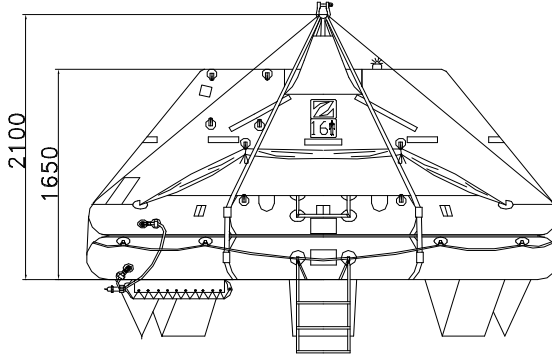

ROUND CONTAINER 16 PERSON DAVIT LAUNCHED LIFERAFT

TECHNICAL INFORMATION

16 MAN	A PACK			B PACK		
Container	N15B			N14B		
Dimensions	X: 1275 mm	Y: 800 mm	Z: 740 mm	X: 1275 mm	Y: 680 mm	Z: 615 mm
	X: 4' 2,2"	Y: 2' 7,5"	Z: 2' 5,14"	X: 4' 2,2"	Y: 2' 2,78"	Z: 2' 0,22"
Liferaft Net Weight	155 kg / 342 pounds			110 kg / 243 pounds		
Height stowage	25 m / 83'		36 m / 119'	25 m / 83'		36 m / 119'
Painter line length	35 m / 115'		50 m / 165'	35 m / 115'		50 m / 165'
Inflation Cylinder	1 x 15 liter					

 Crate	X: 1355 mm	Y: 840 mm	Z: 900 mm	X: 1355 mm	Y: 720 mm	Z: 770 mm
	X: 4' 5,35"	Y: 2' 9,08"	Z: 2' 11,44"	X: 4' 5,35"	Y: 2' 4,35"	Z: 2' 6,32"
	190 kg / 419 pounds			141 kg / 311 pounds		
	1,025 m3 / 36,18 cubic foot			0,752 m3 / 26,53 cubic foot		