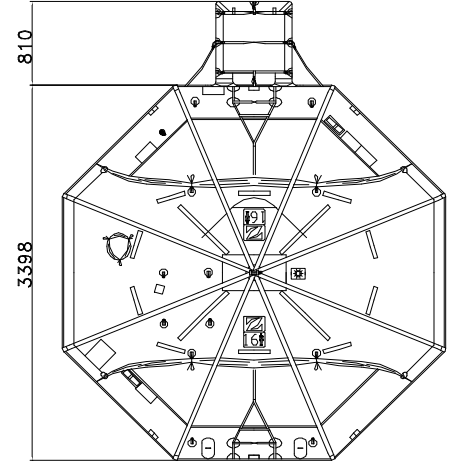

ROUND CONTAINER 16 PERSON DAVIT LAUNCHED LIFERAFT

TECHNICAL INFORMATION

16 MAN	A PACK			B PACK		
Container	N15B			N14B		
Dimensions	X: 1275 mm	Y: 800 mm	Z: 740 mm	X: 1275 mm	Y: 680 mm	Z: 615 mm
	X: 4' 2,2"	Y: 2' 7,5"	Z: 2' 5,14"	X: 4' 2,2"	Y: 2' 2,78"	Z: 2' 0,22"
Liferaft Net Weight	155 kg / 342 pounds			110 kg / 243 pounds		
Height stowage	25 m / 83'		36 m / 119'	25 m / 83'		36 m / 119'
Painter line length	35 m / 115'		50 m / 165'	35 m / 115'		50 m / 165'
Inflation Cylinder	1 x 15 liter					

 Crate	X: 1355 mm	Y: 840 mm	Z: 900 mm	X: 1355 mm	Y: 720 mm	Z: 770 mm
	X: 4' 5,35"	Y: 2' 9,08"	Z: 2' 11,44"	X: 4' 5,35"	Y: 2' 4,35"	Z: 2' 6,32"
	190 kg / 419 pounds			141 kg / 311 pounds		
	1,025 m3 / 36,18 cubic foot			0,752 m3 / 26,53 cubic foot		

Dimensions and weight +/- 5% Zodiac reserves the right to change specification without notice.
For installation, add minimum +10mm for clearance to dimensions of the container.