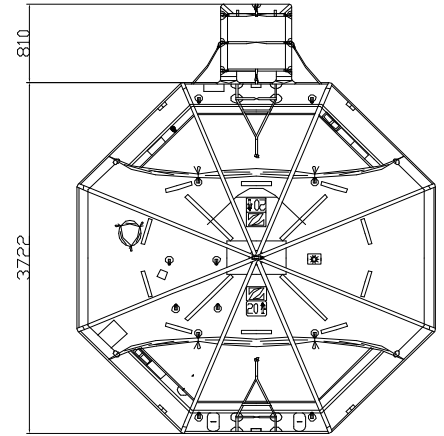

### TECHNICAL INFORMATION

20 MAN	A PACK			B PACK		
Container	N15B			N14B		
Dimensions	X: 1275 mm	Y: 800 mm	Z: 740 mm	X: 1275 mm	Y: 680 mm	Z: 615 mm
	X: 4' 2,2"	Y: 2' 7,5"	Z: 2' 5,14"	X: 4' 2,2"	Y: 2' 2,78"	Z: 2' 0,22"
Liferaft Net Weight	160 kg / 353 pounds			115 kg / 254 pounds		
Height storage	25 m / 83'		36 m / 119'	25 m / 83'		36 m / 119'
Painter line length	35 m / 115'		50 m / 165'	35 m / 115'		50 m / 165'
Inflation Cylinder	1 x 15 liter					

Crate	X: 1355 mm	Y: 840 mm	Z: 900 mm	X: 1355 mm	Y: 720 mm	Z: 770 mm
		X: 4' 5,35"	Y: 2' 9,08"	Z: 2' 11,44"	X: 4' 5,35"	Y: 2' 4,35"
	195 kg / 430 pounds			146 kg / 322 pounds		
	1,025 m3 / 36,18 cubic foot			0,752 m3 / 26,53 cubic foot		

Dimensions and weight +/- 5% Zodiac reserves the right to change specification without notice.  
For installation, add minimum +10mm for clearance to dimensions of the container.