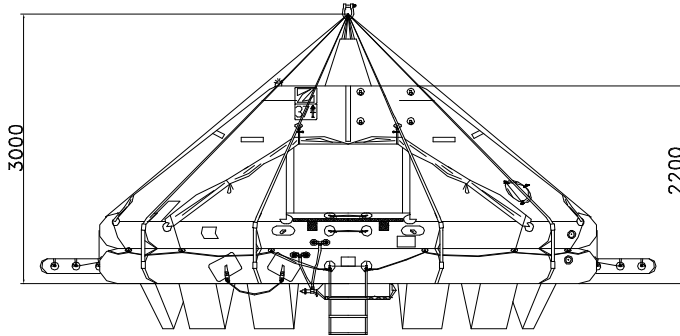

## ROUND CONTAINER 37 PERSON DAVIT LAUNCHED LIFERAFT

### TECHNICAL INFORMATION

37 MAN	A PACK			B PACK		
<b>Container</b>	<b>N17B</b>			<b>N16B</b>		
Dimensions	X: 1500 mm X: 4' 11,06"	Y: 950 mm Y: 3' 1,41"	Z: 945 mm Z: 3' 1,21"	X: 1450 mm X: 4' 9,09"	Y: 800 mm Y: 2' 7,5"	Z: 740 mm Z: 2' 5,14"
Liferaft Net Weight	310 kg / 684 pounds			200 kg / 441 pounds		
Height stowage	25 m / 83'		36 m / 119'	25 m / 83'		36 m / 119'
Painter line length	35 m / 115'		50 m / 165'	35 m / 115'		50 m / 165'
Inflation Cylinder	2 x 15 liter					
 Crate	X: 1580 mm X: 5' 2,21"	Y: 1050 mm Y: 3' 5,34"	Z: 1130 mm Z: 3' 8,49"	X: 1530 mm X: 5' 0,24"	Y: 850 mm Y: 2' 9,47"	Z: 900 mm Z: 2' 11,44"
	376 kg / 829 pounds			240 kg / 530 pounds		
	1,875 m3 / 66,2 cubic foot			1,171 m3 / 41,33 cubic foot		
<b>Towing force</b>	<b>2 knots</b>			<b>3 knots</b>		
Without sea anchor	170 daN			210 daN		
With sea anchor	210 daN			225 daN		

**Approvals:** EC (MED) – USCG – TC – RMRS – BV

37 DL cont rond Zodiac 20012009 KLT.doc Issue: 3 Date: 20/01/2009

Dimensions and weight +/- 5% Zodiac reserves the right to change specification without notice.  
For installation, add minimum +10mm for clearance to dimensions of the container.