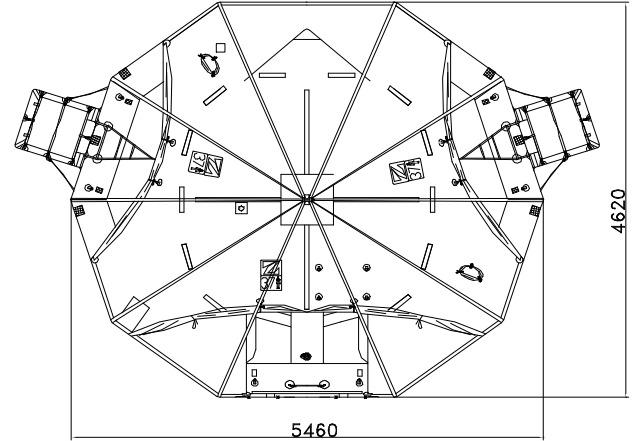

## ROUND CONTAINER 37 PERSON DAVIT LAUNCHED LIFERAFT

### TECHNICAL INFORMATION

37 MAN	A PACK			B PACK		
<b>Container</b>	<b>N17B</b>			<b>N16B</b>		
Dimensions	X: 1500 mm X: 4' 11,06"	Y: 950 mm Y: 3' 1,41"	Z: 945 mm Z: 3' 1,21"	X: 1450 mm X: 4' 9,09"	Y: 800 mm Y: 2' 7,5"	Z: 740 mm Z: 2' 5,14"
Liferaft Net Weight	310 kg / 684 pounds			200 kg / 441 pounds		
Height stowage	25 m / 83'		36 m / 119'	25 m / 83'		36 m / 119'
Painter line length	35 m / 115'		50 m / 165'	35 m / 115'		50 m / 165'
Inflation Cylinder	2 x 15 liter					
 Crate	X: 1580 mm X: 5' 2,21"	Y: 1050 mm Y: 3' 5,34"	Z: 1130 mm Z: 3' 8,49"	X: 1530 mm X: 5' 0,24"	Y: 850 mm Y: 2' 9,47"	Z: 900 mm Z: 2' 11,44"
	376 kg / 829 pounds			240 kg / 530 pounds		
	1,875 m3 / 66,2 cubic foot			1,171 m3 / 41,33 cubic foot		
<b>Towing force</b>	<b>2 knots</b>			<b>3 knots</b>		
Without sea anchor	170 daN			210 daN		
With sea anchor	210 daN			225 daN		

**Approvals:** EC (MED) – USCG – TC – RMRS – BV

37 DL cont rond Zodiac 20012009 KLT.doc Issue: 3 Date: 20/01/2009

Dimensions and weight +/- 5% Zodiac reserves the right to change specification without notice.  
For installation, add minimum +10mm for clearance to dimensions of the container.