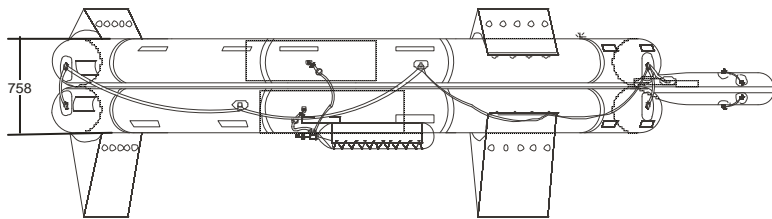

MARINE EVACUATION SYSTEM (MES) ORIL 30 ASSOCIATED WITH SMALL INFLATABLE SLIDE (SIS)

TECHNICAL INFORMATION (SIS information on page 2)

30 MAN MES SIS	HSC PACK		
Container	N13		
Dimensions	X: 1275 mm	Y: 610 mm	Z: 590 mm
	X: 4' 2,2"	Y: 2' 0,02"	Z: 1' 11,23"
Liferaft Net Weight	100 kg / 221 pounds		
Max. height stowage	18 m / 60'		
Painter line length	20 m / 66'		
Inflation Cylinder	1 x 20 liter		
 Crate	X: 1320 mm	Y: 650 mm	Z: 700 mm
	X: 4' 3,97"	Y: 2' 1,6"	Z: 2' 3,56"
	127 kg / 280 pounds		
	0,601 m3 / 21,21 cubic foot		
Towing force	2 knots		3 knots
Without sea anchor	98 daN	134 daN	
With sea anchor	108 daN	140 daN	

Dimensions and weight +/- 5% Zodiac reserves the right to change specification without notice.
For installation, add minimum +10mm for clearance to dimensions of the container.

SIS	1,70 m			2,20 m		
Valise						
Dimensions	X:670mm	Y:300mm	Z:260mm	X:720mm	Y:425mm	Z:295mm
	X:2' 2,38"	Y:1' 11,82"	Z:10,24"	X:2' 4,35"	Y:1' 4,74"	Z:11,62"
Liferaft Net Weight	15 kg / 34 pounds			19 kg / 42 pounds		
Max. height stowage	1,70 m			2,20 m		
Painter line length	1,50 m			1,50 m		
Inflation Cylinder	1 x 2,83 litres			1 x 4 litres		

 <p>Crate</p>	X:830mm	Y:540mm	Z:330mm	X:830mm	Y:540mm	Z:330mm
	X:2' 8,68"	Y:1' 9,26"	Z:1' 1"	X:2' 8,68"	Y:1' 9,26"	Z:1' 1"
	17,6 kg / 39 pounds			21,6 kg / 48 pounds		
	0,148 m ³ / 5,23 cubic foot			0,148 m ³ / 5,23 cubic foot		

 <p>Crate</p>	X:830mm	Y:540mm	Z:330mm	X:830mm	Y:540mm	Z:330mm
	X:2' 8,68"	Y:1' 9,26"	Z:1' 1"	X:2' 8,68"	Y:1' 9,26"	Z:1' 1"
	29,6 kg / 66 pounds			31,1 kg / 69 pounds		
	0,148 m ³ / 5,23 cubic foot			0,148 m ³ / 5,23 cubic foot		