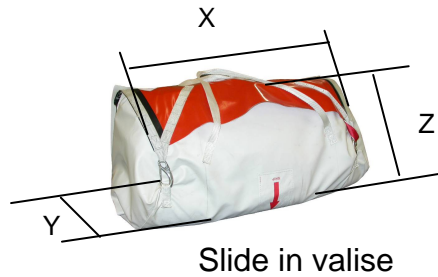

MARINE EVACUATION SYSTEM (MES) ORIL 30 ASSOCIATED WITH SMALL INFLATABLE SLIDE (SIS)

TECHNICAL INFORMATION (SIS information on page 2)

30 MAN MES SIS	HSC PACK		
Container	N13		
Dimensions	X: 1275 mm	Y: 610 mm	Z: 590 mm
	X: 4' 2,2"	Y: 2' 0,02"	Z: 1' 11,23"
Liferaft Net Weight	100 kg / 221 pounds		
Max. height stowage	18 m / 60'		
Painter line length	20 m / 66'		
Inflation Cylinder	1 x 20 liter		
 Crate	X: 1320 mm	Y: 650 mm	Z: 700 mm
	X: 4' 3,97"	Y: 2' 1,6"	Z: 2' 3,56"
	127 kg / 280 pounds		
	0,601 m3 / 21,21 cubic foot		
Towing force	2 knots		3 knots
Without sea anchor	98 daN	134 daN	
With sea anchor	108 daN	140 daN	

Dimensions and weight +/- 5% Zodiac reserves the right to change specification without notice.
For installation, add minimum +10mm for clearance to dimensions of the container.

SIS	1,70 m			2,20 m		
Valise						
Dimensions	X:670mm	Y:300mm	Z:260mm	X:720mm	Y:425mm	Z:295mm
	X:2' 2,38"	Y:1' 11,82"	Z:10,24"	X:2' 4,35"	Y:1' 4,74"	Z:11,62"
Liferaft Net Weight	15 kg / 34 pounds			19 kg / 42 pounds		
Max. height stowage	1,70 m			2,20 m		
Painter line length	1,50 m			1,50 m		
Inflation Cylinder	1 x 2,83 litres			1 x 4 litres		

 <p>Crate</p>	X:830mm	Y:540mm	Z:330mm	X:830mm	Y:540mm	Z:330mm
	X:2' 8,68"	Y:1' 9,26"	Z:1' 1"	X:2' 8,68"	Y:1' 9,26"	Z:1' 1"
	17,6 kg / 39 pounds			21,6 kg / 48 pounds		
	0,148 m ³ / 5,23 cubic foot			0,148 m ³ / 5,23 cubic foot		

 <p>Crate</p>	X:830mm	Y:540mm	Z:330mm	X:830mm	Y:540mm	Z:330mm
	X:2' 8,68"	Y:1' 9,26"	Z:1' 1"	X:2' 8,68"	Y:1' 9,26"	Z:1' 1"
	29,6 kg / 66 pounds			31,1 kg / 69 pounds		
	0,148 m ³ / 5,23 cubic foot			0,148 m ³ / 5,23 cubic foot		