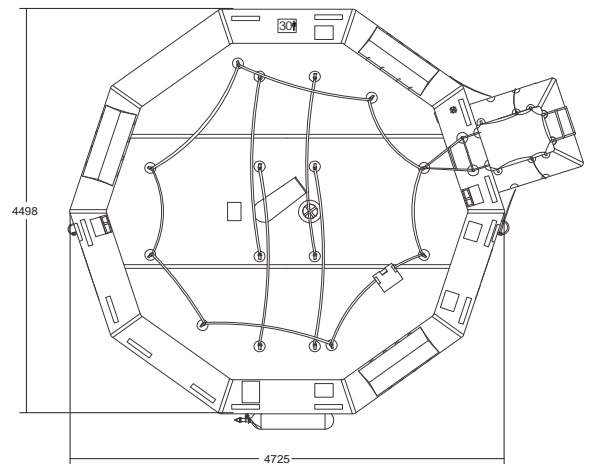

MARINE EVACUATION SYSTEM (MES) ORIL 30 ASSOCIATED WITH SMALL INFLATABLE SLIDE (SIS)

TECHNICAL INFORMATION (SIS information on page 2)

30 MAN MES SIS	HSC PACK		
Container	N13		
Dimensions	X: 1275 mm	Y: 610 mm	Z: 590 mm
	X: 4' 2,2"	Y: 2' 0,02"	Z: 1' 11,23"
Liferaft Net Weight	100 kg / 221 pounds		
Max. height stowage	18 m / 60'		
Painter line length	20 m / 66'		
Inflation Cylinder	1 x 20 liter		
 Crate	X: 1320 mm	Y: 650 mm	Z: 700 mm
	X: 4' 3,97"	Y: 2' 1,6"	Z: 2' 3,56"
	127 kg / 280 pounds		
	0,601 m3 / 21,21 cubic foot		
Towing force	2 knots		3 knots
Without sea anchor	98 daN	134 daN	
With sea anchor	108 daN	140 daN	

Dimensions and weight +/- 5% Zodiac reserves the right to change specification without notice.
For installation, add minimum +10mm for clearance to dimensions of the container.

SIS	1,70 m			2,20 m		
Valise						
Dimensions	X:670mm	Y:300mm	Z:260mm	X:720mm	Y:425mm	Z:295mm
	X:2' 2,38"	Y:1' 11,82"	Z:10,24"	X:2' 4,35"	Y:1' 4,74"	Z:11,62"
Liferaft Net Weight	15 kg / 34 pounds			19 kg / 42 pounds		
Max. height stowage	1,70 m			2,20 m		
Painter line length	1,50 m			1,50 m		
Inflation Cylinder	1 x 2,83 litres			1 x 4 litres		

 <p>Crate</p>	X:830mm	Y:540mm	Z:330mm	X:830mm	Y:540mm	Z:330mm
	X:2' 8,68"	Y:1' 9,26"	Z:1' 1"	X:2' 8,68"	Y:1' 9,26"	Z:1' 1"
	17,6 kg / 39 pounds			21,6 kg / 48 pounds		
	0,148 m ³ / 5,23 cubic foot			0,148 m ³ / 5,23 cubic foot		

 <p>Crate</p>	X:830mm	Y:540mm	Z:330mm	X:830mm	Y:540mm	Z:330mm
	X:2' 8,68"	Y:1' 9,26"	Z:1' 1"	X:2' 8,68"	Y:1' 9,26"	Z:1' 1"
	29,6 kg / 66 pounds			31,1 kg / 69 pounds		
	0,148 m ³ / 5,23 cubic foot			0,148 m ³ / 5,23 cubic foot		