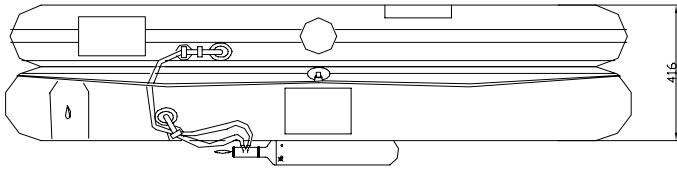

IBA 04 MAN OPEN REVERSIBLE INFLATABLE LIFERAFT LOW PROFILE CONTAINER

TECHNICAL INFORMATION

4 MAN			
Container	N131		
Dimensions	X: 825 mm X: 2' 8,49"	Y: 540 mm Y: 1' 9,26"	Z: 318 mm Z: 1' 0,52"
Liferaft Net Weight	29 kg / 64 pounds		
Max. height stowage	20 m / 66'		
Painter line length	30 m / 99'		
Inflation Cylinder	1 X 2,83 liter		
 Crate	X: 830 mm X: 2' 8,68"	Y: 540 mm Y: 1' 9,26"	Z: 330 mm Z: 1' 1"
	31 kg / 69 pounds		
	0,148 m ³ / 5,23 cubic foot		
Towing force	2 knots	3 knots	
Without sea anchor	daN	80 daN	
With sea anchor	daN	100 daN	

Approvals: **USCG**

IBA 04 cont LPC Zodiac 09012009 KLT Issue : 2 Date: 09/01/2009

Dimensions and weight +/- 5% Zodiac reserves the right to change specification without notice.
 For installation, add minimum +10mm for clearance to dimensions of the container.