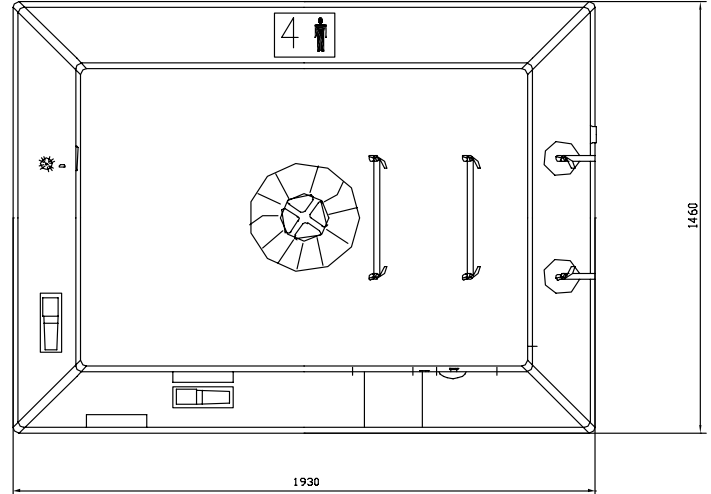

IBA 04 MAN OPEN REVERSIBLE INFLATABLE LIFERAFT LOW PROFILE CONTAINER

TECHNICAL INFORMATION

4 MAN			
Container	N131		
Dimensions	X: 825 mm X: 2' 8,49"	Y: 540 mm Y: 1' 9,26"	Z: 318 mm Z: 1' 0,52"
Liferaft Net Weight	29 kg / 64 pounds		
Max. height stowage	20 m / 66'		
Painter line length	30 m / 99'		
Inflation Cylinder	1 X 2,83 liter		
 Crate	X: 830 mm X: 2' 8,68"	Y: 540 mm Y: 1' 9,26"	Z: 330 mm Z: 1' 1"
	31 kg / 69 pounds		
	0,148 m ³ / 5,23 cubic foot		
Towing force	2 knots	3 knots	
Without sea anchor	daN	80 daN	
With sea anchor	daN	100 daN	

Approvals: **USCG**

IBA 04 cont LPC Zodiac 09012009 KLT Issue : 2 Date: 09/01/2009

Dimensions and weight +/- 5% Zodiac reserves the right to change specification without notice.
 For installation, add minimum +10mm for clearance to dimensions of the container.