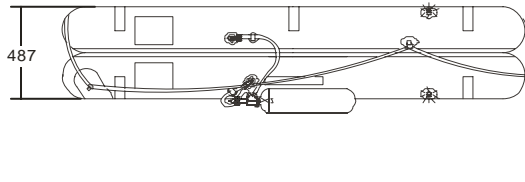

## IBA 06 MAN OPEN REVERSIBLE INFLATABLE LIFERAFT ROUND CONTAINER – LOW PROFILE CONTAINER

### TECHNICAL INFORMATION

6 MAN	ROUND CONT			LPC		
<b>Container</b>	<b>N11</b>			<b>N131</b>		
Dimensions	X: 1020 mm X: 3' 4,16"	Y: 476 mm Y: 1' 6,75"	Z: 440 mm Z: 1' 5,33"	X: 825 mm X: 2' 8,49"	Y: 540 mm Y: 1' 9,26"	Z: 318 mm Z: 1' 0,52"
Liferaft Net Weight	36 kg / 80 pounds			35 kg / 78 pounds		
Max. height stowage	15 m / 50'			18 m / 60'		
Painter line length	25 m / 83'					
Inflation Cylinder	1 X 4 liter					
 <b>Crate</b>	X: 1070 mm X: 3' 6,13"	Y: 560 mm Y: 1' 10,05"	Z: 610 mm Z: 2' 0,02"	X: 830 mm X: 2' 8,68"	Y: 540 mm Y: 1' 9,26"	Z: 330 mm Z: 1' 1"
	56 kg / 124 pounds			37 kg / 82 pounds		
	0,366 m3 / 12,91 cubic foot			0,148 m3 / 5,23 cubic foot		
<b>Towing force</b>	<b>2 knots</b>			<b>3 knots</b>		
Without sea anchor	- daN			- daN		
With sea anchor	40 daN			90 daN		

**Approvals:** **USCG**

IBA 06 cont rond & LPC Zodiac 09012009 KLT Issue : 2 Date: 09/01/2009

Dimensions and weight +/- 5% Zodiac reserves the right to change specification without notice.  
For installation, add minimum +10mm for clearance to dimensions of the container.