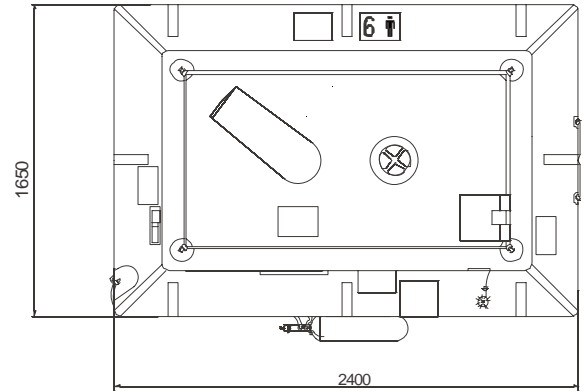

## IBA 06 MAN OPEN REVERSIBLE INFLATABLE LIFERAFT ROUND CONTAINER – LOW PROFILE CONTAINER

### TECHNICAL INFORMATION

6 MAN	ROUND CONT			LPC		
<b>Container</b>	<b>N11</b>			<b>N131</b>		
Dimensions	X: 1020 mm X: 3' 4,16"	Y: 476 mm Y: 1' 6,75"	Z: 440 mm Z: 1' 5,33"	X: 825 mm X: 2' 8,49"	Y: 540 mm Y: 1' 9,26"	Z: 318 mm Z: 1' 0,52"
Liferaft Net Weight	36 kg / 80 pounds			35 kg / 78 pounds		
Max. height stowage	15 m / 50'			18 m / 60'		
Painter line length	25 m / 83'					
Inflation Cylinder	1 X 4 liter					
 <b>Crate</b>	X: 1070 mm X: 3' 6,13"	Y: 560 mm Y: 1' 10,05"	Z: 610 mm Z: 2' 0,02"	X: 830 mm X: 2' 8,68"	Y: 540 mm Y: 1' 9,26"	Z: 330 mm Z: 1' 1"
	56 kg / 124 pounds			37 kg / 82 pounds		
	0,366 m3 / 12,91 cubic foot			0,148 m3 / 5,23 cubic foot		
<b>Towing force</b>	<b>2 knots</b>			<b>3 knots</b>		
Without sea anchor	- daN			- daN		
With sea anchor	40 daN			90 daN		

**Approvals:** **USCG**

IBA 06 cont rond & LPC Zodiac 09012009 KLT Issue : 2 Date: 09/01/2009

Dimensions and weight +/- 5% Zodiac reserves the right to change specification without notice.  
For installation, add minimum +10mm for clearance to dimensions of the container.