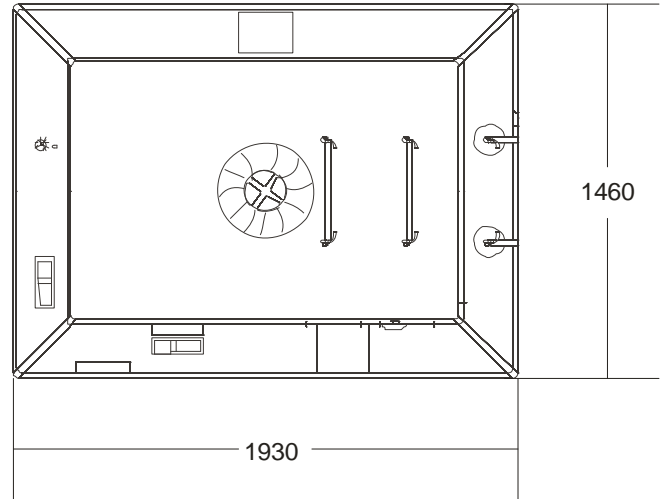

IBA CCG R 04 MAN OPEN REVERSIBLE INFLATABLE LIFERAFT LOW PROFILE CONTAINER

TECHNICAL INFORMATION

4 MAN			
Container	N131		
Dimensions	X: 825 mm	Y: 540 mm	Z: 318 mm
	X: 2' 8,49"	Y: 1' 9,26"	Z: 1' 0,52"
Liferaft Net Weight	30 kg / 67 pounds		
Max. height stowage	20 m / 50'		
Painter line length	30 m / 99'		
Inflation Cylinder	1 X 2,83 liter		
 Crate	X: 830 mm	Y: 540 mm	Z: 330 mm
	X: 2' 8,68"	Y: 1' 9,26"	Z: 1' 1"
	32 kg / 71 pounds		
	0,148 m ³ / 5,23 cubic foot		
Towing force	2 knots	3 knots	
Without sea anchor	- daN	80 daN	
With sea anchor	- daN	100 daN	

Approvals: **TC**

IBA CCG R 04 LPC Zodiac 12012009 KLT Issue : 2 Date: 12/01/2009

Dimensions and weight +/- 5% Zodiac reserves the right to change specification without notice.
For installation, add minimum +10mm for clearance to dimensions of the container.