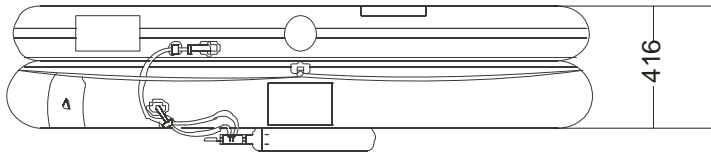

IBA CCG R 04 MAN OPEN REVERSIBLE INFLATABLE LIFERAFT LOW PROFILE CONTAINER

TECHNICAL INFORMATION

4 MAN			
Container	N131		
Dimensions	X: 825 mm	Y: 540 mm	Z: 318 mm
	X: 2' 8,49"	Y: 1' 9,26"	Z: 1' 0,52"
Liferaft Net Weight	30 kg / 67 pounds		
Max. height stowage	20 m / 50'		
Painter line length	30 m / 99'		
Inflation Cylinder	1 X 2,83 liter		
 Crate	X: 830 mm	Y: 540 mm	Z: 330 mm
	X: 2' 8,68"	Y: 1' 9,26"	Z: 1' 1"
	32 kg / 71 pounds		
	0,148 m ³ / 5,23 cubic foot		
Towing force	2 knots	3 knots	
Without sea anchor	- daN	80 daN	
With sea anchor	- daN	100 daN	

Approvals: **TC**

IBA CCG R 04 LPC Zodiac 12012009 KLT Issue : 2 Date: 12/01/2009

Dimensions and weight +/- 5% Zodiac reserves the right to change specification without notice.
For installation, add minimum +10mm for clearance to dimensions of the container.