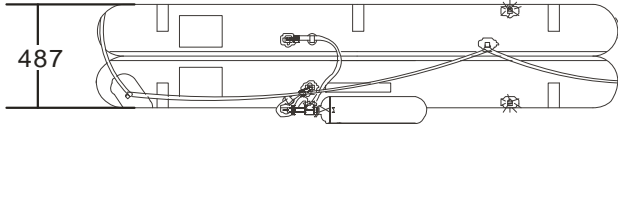

IBA CCG R 09 MAN OPEN REVERSIBLE INFLATABLE LIFERAFT ROUND CONTAINER – LOW PROFILE CONTAINER

TECHNICAL INFORMATION

09 MAN	ROUND CONTAINER			LPC		
Container	N11			N131		
Dimensions	X: 1020 mm X: 3' 4,16"	Y: 476 mm Y: 1' 6,75"	Z: 440 mm Z: 1' 5,33"	X: 825 mm X: 2' 8,49"	Y: 540 mm Y: 1' 9,26"	Z: 318 mm Z: 1' 0,52"
Liferaft Net Weight	36 kg / 80 pounds			35 kg / 78 pounds		
Max. height storage	15 m / 50'			18 m / 60'		
Painter line length	25 m / 83'					
Inflation Cylinder	1 x 4 liter					
 Crate	X: 1070 mm X: 3' 6,13"	Y: 560 mm Y: 1' 10,05"	Z: 610 mm Z: 2' 0,02"	X: 830 mm X: 2' 8,68"	Y: 540 mm Y: 1' 9,26"	Z: 330 mm Z: 1' 1"
	56 kg / 124 pounds			37 kg / 82 pounds		
	0,366 m3 / 12,91 cubic foot			0,148 m3 / 5,23 cubic foot		
Towing force	2 knots			3 knots		
With sea anchor	40 daN			90 daN		

Approvals: **TC**

IBA CCG R 09 cont rond & LPC Zodiac 12012009 KLT Issue : 4 Date: 12/01/2009

Dimensions and weight +/- 5% Zodiac reserves the right to change specification without notice.
For installation, add minimum +10mm for clearance to dimensions of the container.