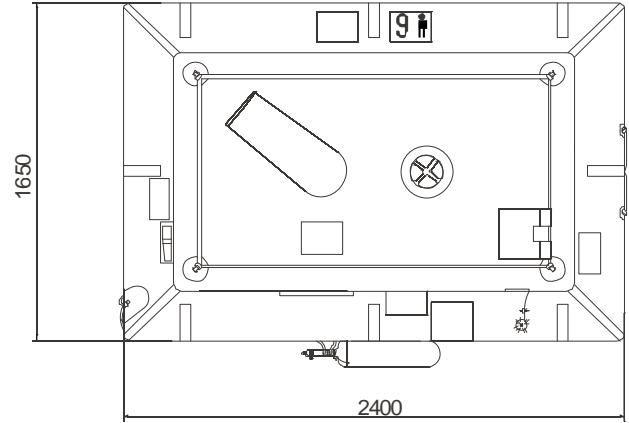

IBA CCG R 09 MAN OPEN REVERSIBLE INFLATABLE LIFERAFT ROUND CONTAINER – LOW PROFILE CONTAINER

TECHNICAL INFORMATION

09 MAN	ROUND CONTAINER			LPC		
Container	N11			N131		
Dimensions	X: 1020 mm X: 3' 4,16"	Y: 476 mm Y: 1' 6,75"	Z: 440 mm Z: 1' 5,33"	X: 825 mm X: 2' 8,49"	Y: 540 mm Y: 1' 9,26"	Z: 318 mm Z: 1' 0,52"
Liferaft Net Weight	36 kg / 80 pounds			35 kg / 78 pounds		
Max. height storage	15 m / 50'			18 m / 60'		
Painter line length	25 m / 83'					
Inflation Cylinder	1 x 4 liter					
 Crate	X: 1070 mm X: 3' 6,13"	Y: 560 mm Y: 1' 10,05"	Z: 610 mm Z: 2' 0,02"	X: 830 mm X: 2' 8,68"	Y: 540 mm Y: 1' 9,26"	Z: 330 mm Z: 1' 1"
	56 kg / 124 pounds			37 kg / 82 pounds		
	0,366 m3 / 12,91 cubic foot			0,148 m3 / 5,23 cubic foot		
Towing force	2 knots			3 knots		
With sea anchor	40 daN			90 daN		

Approvals: **TC**

IBA CCG R 09 cont rond & LPC Zodiac 12012009 KLT Issue : 4 Date: 12/01/2009

Dimensions and weight +/- 5% Zodiac reserves the right to change specification without notice.
For installation, add minimum +10mm for clearance to dimensions of the container.