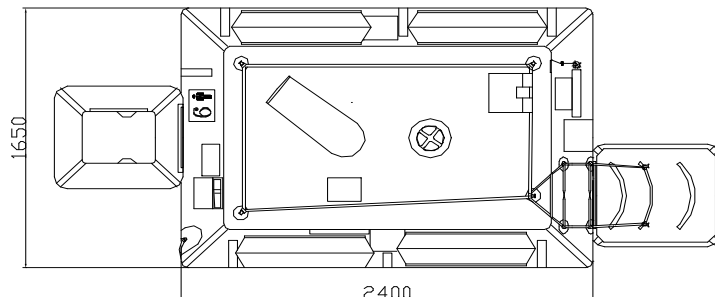

ORIL 06 MAN OPEN REVERSIBLE INFLATABLE LIFERAFT LOW PROFILE CONTAINER (LPC) – ROUND CONTAINER

TECHNICAL INFORMATION

06 MAN	HSC PACK			HSC PACK		
Container	N131			N11		
Dimensions	X: 825 mm X: 2' 8,49"	Y: 540 mm Y: 1' 9,26"	Z: 318 mm Z: 1' 0,52"	X: 1020 mm X: 3' 4,16"	Y: 476 mm Y: 1' 6,75"	Z: 440 mm Z: 1' 5,33"
Liferaft Net Weight	43 kg / 95 pounds			43 kg / 95 pounds		
Max. height stowage	18 m / 60'			18 m / 60'		
Painter line length	18 m / 60'					
Inflation Cylinder	1 x 4 liter					
 Crate	X: 830 mm X: 2' 8,68"	Y: 540 mm Y: 1' 9,26"	Z: 330 mm Z: 1' 1"	X: 1110 mm X: 3' 7,71"	Y: 590 mm Y: 1' 11,23"	Z: 590 mm Z: 1' 11,23"
	45 kg / 100 pounds			63 kg / 139 pounds		
	0,148 m ³ / 5,23 cubic foot			0,387 m ³ / 13,65 cubic foot		
Towing force	2 knots			3 knots		
With sea anchor	40 daN			90 daN		

Approvals: EC (MED) – BV

ORIL 06 cont rond & LPC Zodiac 09012009 KLT Issue : 2 Date: 09/01/2009

Dimensions and weight +/- 5% Zodiac reserves the right to change specification without notice.
For installation, add minimum +10mm for clearance to dimensions of the container.