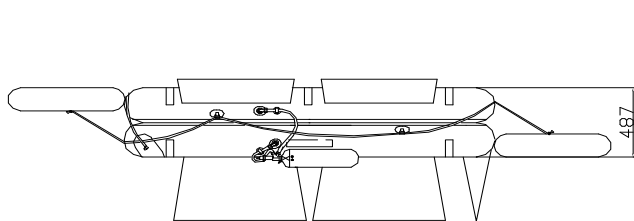

ORIL 06 MAN OPEN REVERSIBLE INFLATABLE LIFERAFT LOW PROFILE CONTAINER (LPC) – ROUND CONTAINER

TECHNICAL INFORMATION

06 MAN	HSC PACK			HSC PACK		
Container	N131			N11		
Dimensions	X: 825 mm X: 2' 8,49"	Y: 540 mm Y: 1' 9,26"	Z: 318 mm Z: 1' 0,52"	X: 1020 mm X: 3' 4,16"	Y: 476 mm Y: 1' 6,75"	Z: 440 mm Z: 1' 5,33"
Liferaft Net Weight	43 kg / 95 pounds			43 kg / 95 pounds		
Max. height stowage	18 m / 60'			18 m / 60'		
Painter line length	18 m / 60'					
Inflation Cylinder	1 x 4 liter					
 Crate	X: 830 mm X: 2' 8,68"	Y: 540 mm Y: 1' 9,26"	Z: 330 mm Z: 1' 1"	X: 1110 mm X: 3' 7,71"	Y: 590 mm Y: 1' 11,23"	Z: 590 mm Z: 1' 11,23"
	45 kg / 100 pounds			63 kg / 139 pounds		
	0,148 m ³ / 5,23 cubic foot			0,387 m ³ / 13,65 cubic foot		
Towing force	2 knots			3 knots		
With sea anchor	40 daN			90 daN		

Approvals: EC (MED) – BV

ORIL 06 cont rond & LPC Zodiac 09012009 KLT Issue : 2 Date: 09/01/2009

Dimensions and weight +/- 5% Zodiac reserves the right to change specification without notice.
For installation, add minimum +10mm for clearance to dimensions of the container.