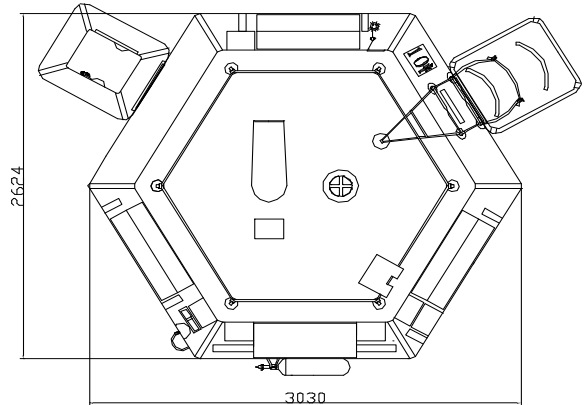

ORIL 10 MAN OPEN REVERSIBLE INFLATABLE LIFERAFT LOW PROFILE CONTAINER (LPC) – ROUND CONTAINER

TECHNICAL INFORMATION

10 MAN	HSC PACK			HSC PACK		
Container	N132			N11		
Dimensions	X: 890 mm	Y: 520 mm	Z: 333 mm	X: 1020 mm	Y: 476 mm	Z: 440 mm
	X: 2' 11,04"	Y: 1' 8,48"	Z: 1' 1,12"	X: 3' 4,16"	Y: 1' 6,75"	Z: 1' 5,33"
Liferaft Net Weight	54 kg / 120 pounds			54 kg / 120 pounds		
Max. height stowage	18 m / 60'			18 m / 60'		
Painter line length	18 m / 60'					
Inflation Cylinder	1 x 6,7 liter					
 Crate	X: 930 mm	Y: 540 mm	Z: 350 mm	X: 1110 mm	Y: 590 mm	Z: 590 mm
	X: 3' 0,62"	Y: 1' 9,26"	Z: 1' 1,78"	X: 3' 7,71"	Y: 1' 11,23"	Z: 1' 11,23"
	56 kg / 124 pounds			74 kg / 164 pounds		
	0,176 m3 / 6,21 cubic foot			0,387 m3 / 13,65 cubic foot		
Towing force	2 knots			3 knots		
With sea anchor	60 daN			105 daN		

Approvals: EC (MED) – BV

ORIL 10 cont rond & LPC Zodiac 30032006 CJN Issue : 1 Date: 30/03/2006

Dimensions and weight +/- 5% Zodiac reserves the right to change specification without notice.
For installation, add minimum +10mm for clearance to dimensions of the container.