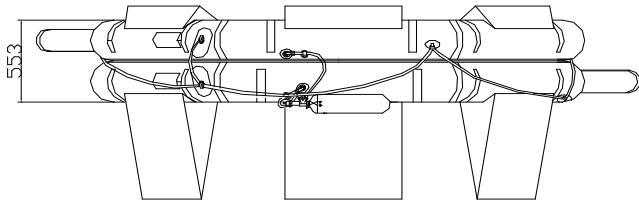

ORIL 10 MAN OPEN REVERSIBLE INFLATABLE LIFERAFT LOW PROFILE CONTAINER (LPC) – ROUND CONTAINER

TECHNICAL INFORMATION

10 MAN	HSC PACK			HSC PACK		
Container	N132			N11		
Dimensions	X: 890 mm	Y: 520 mm	Z: 333 mm	X: 1020 mm	Y: 476 mm	Z: 440 mm
	X: 2' 11,04"	Y: 1' 8,48"	Z: 1' 1,12"	X: 3' 4,16"	Y: 1' 6,75"	Z: 1' 5,33"
Liferaft Net Weight	54 kg / 120 pounds			54 kg / 120 pounds		
Max. height stowage	18 m / 60'			18 m / 60'		
Painter line length	18 m / 60'					
Inflation Cylinder	1 x 6,7 liter					
 Crate	X: 930 mm	Y: 540 mm	Z: 350 mm	X: 1110 mm	Y: 590 mm	Z: 590 mm
	X: 3' 0,62"	Y: 1' 9,26"	Z: 1' 1,78"	X: 3' 7,71"	Y: 1' 11,23"	Z: 1' 11,23"
	56 kg / 124 pounds			74 kg / 164 pounds		
	0,176 m3 / 6,21 cubic foot			0,387 m3 / 13,65 cubic foot		
Towing force	2 knots			3 knots		
With sea anchor	60 daN			105 daN		

Approvals: EC (MED) – BV

ORIL 10 cont rond & LPC Zodiac 30032006 CJN Issue : 1 Date: 30/03/2006

Dimensions and weight +/- 5% Zodiac reserves the right to change specification without notice.
For installation, add minimum +10mm for clearance to dimensions of the container.