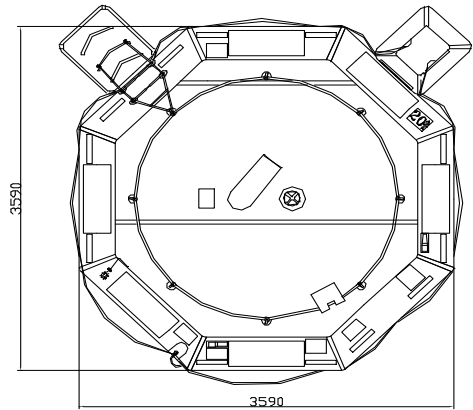

## ORIL 20 MAN OPEN REVERSIBLE INFLATABLE LIFERAFT LOW PROFILE CONTAINER (LPC) – ROUND CONTAINER

### TECHNICAL INFORMATION

20 MAN	HSC PACK			HSC PACK		
Container	N134			N12		
Dimensions	X: 965 mm X: 3' 2"	Y: 596 mm Y: 1' 11,47"	Z: 380 mm Z: 1' 2,97"	X: 1160 mm X: 3' 9,67"	Y: 560 mm Y: 1' 10,05"	Z: 513 mm Z: 1' 8,2"
Liferaft Net Weight	83 kg / 183 pounds			84 kg / 186 pounds		
Max. height stowage	18 m / 60'			18 m / 60'		
Painter line length	18 m / 60'					
Inflation Cylinder	1 x 15 liter					
 <b>Crate</b>	X: 1020 mm X: 3' 4,16"	Y: 630 mm Y: 2' 0,81"	Z: 400 mm Z: 1' 3,75"	X: 1250 mm X: 4' 1,22"	Y: 600 mm Y: 1' 11,63"	Z: 700 mm Z: 2' 3,56"
	87 kg / 192 pounds			106 kg / 234 pounds		
	0,258 m <sup>3</sup> / 9,08 cubic foot			0,525 m <sup>3</sup> / 18,54 cubic foot		
<b>Towing force</b>	<b>2 knots</b>			<b>3 knots</b>		
With sea anchor	75 daN			165 daN		

**Approvals:** EC (MED) – BV

ORIL 20 cont rond & LPC Zodiac 28042008 KLT Issue : 3 Date: 28/04/2008

Dimensions and weight +/- 5%      Zodiac reserves the right to change specification without notice.  
For installation, add minimum +10mm for clearance to dimensions of the container.