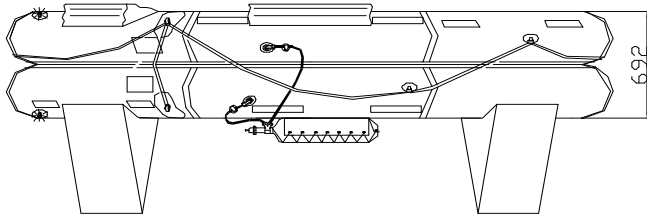

## ORIL 20 MAN OPEN REVERSIBLE INFLATABLE LIFERAFT LOW PROFILE CONTAINER (LPC) – ROUND CONTAINER

### TECHNICAL INFORMATION

20 MAN	HSC PACK			HSC PACK		
Container	N134			N12		
Dimensions	X: 965 mm X: 3' 2"	Y: 596 mm Y: 1' 11,47"	Z: 380 mm Z: 1' 2,97"	X: 1160 mm X: 3' 9,67"	Y: 560 mm Y: 1' 10,05"	Z: 513 mm Z: 1' 8,2"
Liferaft Net Weight	83 kg / 183 pounds			84 kg / 186 pounds		
Max. height stowage	18 m / 60'			18 m / 60'		
Painter line length	18 m / 60'					
Inflation Cylinder	1 x 15 liter					
 <b>Crate</b>	X: 1020 mm X: 3' 4,16"	Y: 630 mm Y: 2' 0,81"	Z: 400 mm Z: 1' 3,75"	X: 1250 mm X: 4' 1,22"	Y: 600 mm Y: 1' 11,63"	Z: 700 mm Z: 2' 3,56"
	87 kg / 192 pounds			106 kg / 234 pounds		
	0,258 m <sup>3</sup> / 9,08 cubic foot			0,525 m <sup>3</sup> / 18,54 cubic foot		
<b>Towing force</b>	<b>2 knots</b>			<b>3 knots</b>		
With sea anchor	75 daN			165 daN		

**Approvals:** EC (MED) – BV

ORIL 20 cont rond & LPC Zodiac 28042008 KLT Issue : 3 Date: 28/04/2008

Dimensions and weight +/- 5%      Zodiac reserves the right to change specification without notice.  
For installation, add minimum +10mm for clearance to dimensions of the container.