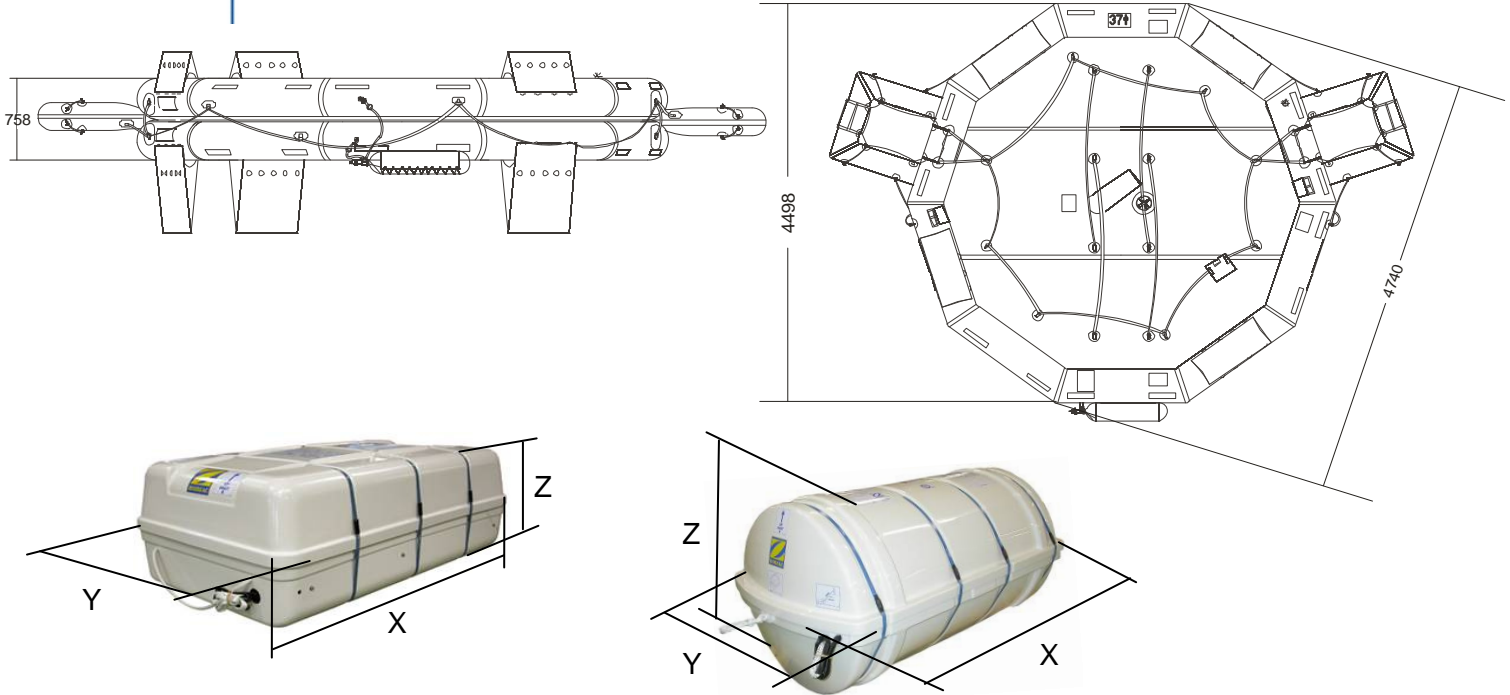

ORIL 37 MAN OPEN REVERSIBLE INFLATABLE LIFERAFT ROUND CONTAINER – LOW PROFILE CONTAINER

TECHNICAL INFORMATION

37 MAN	DOT PACK					
Container	N136			N13		
Dimensions	X: 1160 mm	Y: 730 mm	Z: 408 mm	X: 1275 mm	Y: 610 mm	Z: 590 mm
	X: 3' 9,67"	Y: 2' 4,75"	Z: 1' 4,07"	X: 4' 2,2"	Y: 2' 0,02"	Z: 1' 11,23"
Liferaft Net Weight	101 kg / 223 pounds			103 kg / 228 pounds		
Max. height stowage	18 m / 60'			18 m / 60'		
Painter line length	18 m / 60'			18 m / 60'		
Inflation Cylinder	1 x 20 liter					
 Crate	X: 1200 mm	Y: 760 mm	Z: 430 mm	X: 1320 mm	Y: 650 mm	Z: 700 mm
	X: 3' 11,25"	Y: 2' 5,93"	Z: 1' 4,93"	X: 4' 3,97"	Y: 2' 1,6"	Z: 2' 3,56"
	107 kg / 236 pounds			130 kg / 287 pounds		
	0,393 m3 / 13,85 cubic foot			0,601 m3 / 21,21 cubic foot		
Towing force	2 knots			3 knots		
Without sea anchor	98 daN			134 daN		
With sea anchor	108 daN			140 daN		

Approvals: **MCA**

ORIL 37 cont rond & LPC Zodiac 27092007 KLT.doc Issue : 2 Date: 27/09/2007

Dimensions and weight +/- 5% Zodiac reserves the right to change specification without notice.
 For installation, add minimum +10mm for clearance to dimensions of the container.