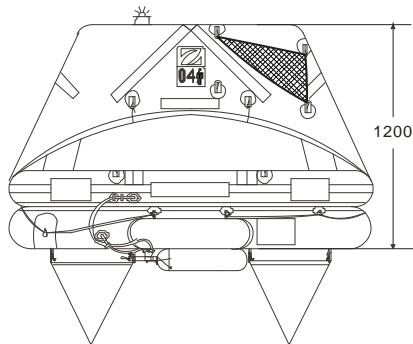

LOW PROFILE CONTAINER 4 MAN THROW OVER BOARD LIFERAFT A & B PACK

TECHNICAL INFORMATION

4 MAN	A PACK			B PACK		
Container	N133			N133		
Dimensions	X: 924 mm X: 3' 0,38"	Y: 574 mm Y: 1' 10,6"	Z: 359 mm Z: 1' 2,14"	X: 924 mm X: 3' 0,38"	Y: 574 mm Y: 1' 10,6"	Z: 359 mm Z: 1' 2,14"
Liferaft Net Weight	57 kg / 126 pounds			46 kg / 102 pounds		
Max. height stowage	20 m / 66'			20 m / 66'		
Painter line length	30 m / 99'					
Inflation Cylinder	1 x 4 litre					
 Crate	X: 980 mm X: 3' 2,59"	Y: 600 mm Y: 1' 11,63"	Z: 380 mm Z: 1' 2,97"	X: 980 mm X: 3' 2,59"	Y: 600 mm Y: 1' 11,63"	Z: 380 mm Z: 1' 2,97"
	60 kg / 133 pounds			49 kg / 109 pounds		
	0,224 m3 / 7,89 cubic foot			0,224 m3 / 7,89 cubic foot		
Towing force	2 knots			3 knots		
Without sea anchor	35 daN			60 daN		
With sea anchor	48 daN			90 daN		

Approvals: **USCG - TC**

04 TO LPC Zodiac 27062007 KLT.doc Issue : 1 Date: 27/06/2007

Dimensions and weight +/- 5% Zodiac reserves the right to change specification without notice.
For installation, add minimum +10mm for clearance to dimensions of the container.