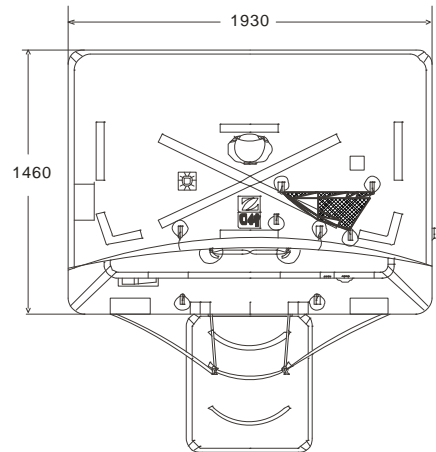

LOW PROFILE CONTAINER 4 MAN THROW OVER BOARD LIFERAFT A & B PACK

TECHNICAL INFORMATION

4 MAN	A PACK			B PACK		
Container	N133			N133		
Dimensions	X: 924 mm X: 3' 0,38"	Y: 574 mm Y: 1' 10,6"	Z: 359 mm Z: 1' 2,14"	X: 924 mm X: 3' 0,38"	Y: 574 mm Y: 1' 10,6"	Z: 359 mm Z: 1' 2,14"
Liferaft Net Weight	57 kg / 126 pounds			46 kg / 102 pounds		
Max. height stowage	20 m / 66'			20 m / 66'		
Painter line length	30 m / 99'					
Inflation Cylinder	1 x 4 litre					
 Crate	X: 980 mm X: 3' 2,59"	Y: 600 mm Y: 1' 11,63"	Z: 380 mm Z: 1' 2,97"	X: 980 mm X: 3' 2,59"	Y: 600 mm Y: 1' 11,63"	Z: 380 mm Z: 1' 2,97"
	60 kg / 133 pounds			49 kg / 109 pounds		
	0,224 m3 / 7,89 cubic foot			0,224 m3 / 7,89 cubic foot		
Towing force	2 knots			3 knots		
Without sea anchor	35 daN			60 daN		
With sea anchor	48 daN			90 daN		

Approvals: **USCG - TC**

04 TO LPC Zodiac 27062007 KLT.doc Issue : 1 Date: 27/06/2007

Dimensions and weight +/- 5% Zodiac reserves the right to change specification without notice.
For installation, add minimum +10mm for clearance to dimensions of the container.