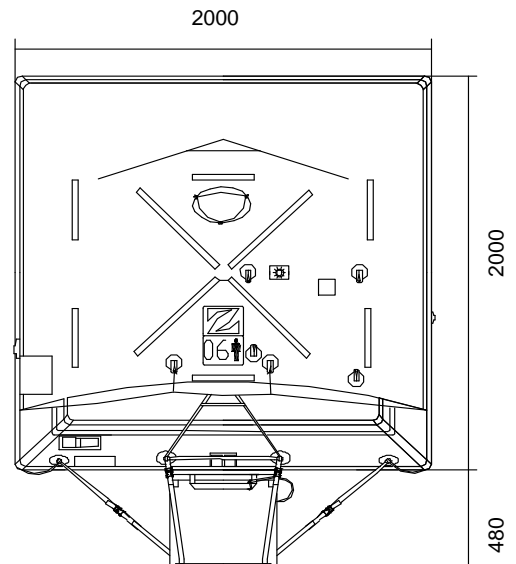

## LOW PROFILE CONTAINER 6 MAN THROW OVER BOARD LIFERAFT SOLAS A & B PACK

### TECHNICAL INFORMATION

6 MAN	A PACK			B PACK		
Container	N134			N133		
Dimensions	X: 965 mm X: 3' 2"	Y: 596 mm Y: 1' 11,47"	Z: 380 mm Z: 1' 2,97"	X: 924 mm X: 3' 0,38"	Y: 574 mm Y: 1' 10,6"	Z: 359 mm Z: 1' 2,14"
Liferaft Net Weight	66 kg / 146 pounds			51 kg / 113 pounds		
Max. height stowage	18 m / 60'			18 m / 60'		
Painter line length	30 m / 99'					
Inflation Cylinder	1 x 4 liter					
 Crate	X: 1020 mm X: 3' 4,16"	Y: 630 mm Y: 2' 0,81"	Z: 400 mm Z: 1' 3,75"	X: 980 mm X: 3' 2,59"	Y: 600 mm Y: 1' 11,63"	Z: 380 mm Z: 1' 2,97"
	70 kg / 155 pounds			54 kg / 120 pounds		
	0,258 m3 / 9,08 cubic foot			0,224 m3 / 7,89 cubic foot		
Towing force	2 knots			3 knots		
Without sea anchor	35 daN			60 daN		
With sea anchor	48 daN			90 daN		

Approvals: EC (MED) – USCG – TC – BV

06 TO LPC Zodiac 22112006 CJN.doc Issue : 3 Date: 22/11/2006

Dimensions and weight +/- 5% Zodiac reserves the right to change specification without notice.  
For installation, add minimum +10mm for clearance to dimensions of the container.