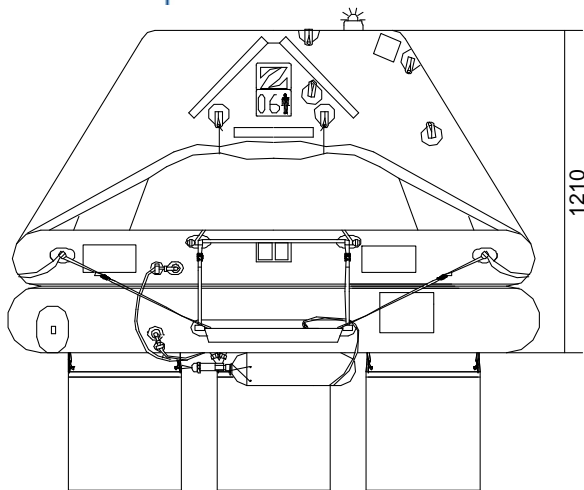

## LOW PROFILE CONTAINER 6 MAN THROW OVER BOARD LIFERAFT SOLAS A & B PACK

### TECHNICAL INFORMATION

6 MAN	A PACK			B PACK		
Container	N134			N133		
Dimensions	X: 965 mm X: 3' 2"	Y: 596 mm Y: 1' 11,47"	Z: 380 mm Z: 1' 2,97"	X: 924 mm X: 3' 0,38"	Y: 574 mm Y: 1' 10,6"	Z: 359 mm Z: 1' 2,14"
Liferaft Net Weight	66 kg / 146 pounds			51 kg / 113 pounds		
Max. height stowage	18 m / 60'			18 m / 60'		
Painter line length	30 m / 99'					
Inflation Cylinder	1 x 4 liter					
 Crate	X: 1020 mm X: 3' 4,16"	Y: 630 mm Y: 2' 0,81"	Z: 400 mm Z: 1' 3,75"	X: 980 mm X: 3' 2,59"	Y: 600 mm Y: 1' 11,63"	Z: 380 mm Z: 1' 2,97"
	70 kg / 155 pounds			54 kg / 120 pounds		
	0,258 m3 / 9,08 cubic foot			0,224 m3 / 7,89 cubic foot		
Towing force	2 knots			3 knots		
Without sea anchor	35 daN			60 daN		
With sea anchor	48 daN			90 daN		

Approvals: EC (MED) – USCG – TC – BV

06 TO LPC Zodiac 22112006 CJN.doc Issue : 3 Date: 22/11/2006

Dimensions and weight +/- 5% Zodiac reserves the right to change specification without notice.  
For installation, add minimum +10mm for clearance to dimensions of the container.