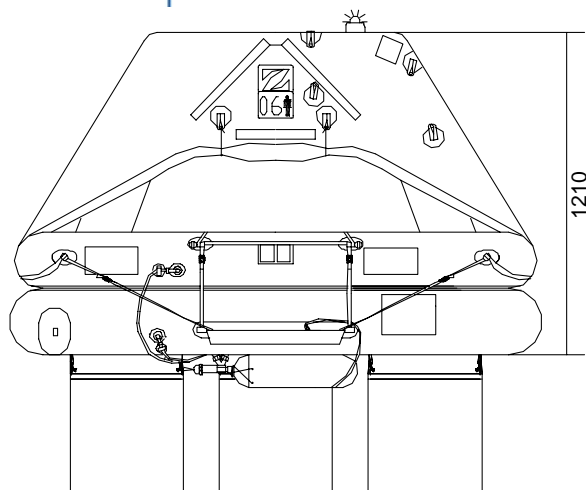

XTREM – LOW PROFILE CONTAINER 6 MAN THROW OVER BOARD LIFERAFT SOLAS A & B PACK

TECHNICAL INFORMATION

6 MAN	A PACK			B PACK		
Container	N137H			N137		
Dimensions	X: 790 mm	Y: 555 mm	Z: 340 mm	X: 790 mm	Y: 555 mm	Z: 270 mm
	X: 2' 7,11"	Y: 1' 9,86"	Z: 1' 1,39"	X: 2' 7,11"	Y: 1' 9,86"	Z: 10,63"
Liferaft Net Weight	64 kg / 142 pounds			48 kg / 106 pounds		
Max. height storage	18 m / 60'			18 m / 60'		
Inflation Cylinder	1 x 4 liter					
Painter line length	30 m / 99'					
 Crate	X: 840 mm	Y: 590 mm	Z: 360 mm	X: 840 mm	Y: 590 mm	Z: 280 mm
	X: 2' 9,08"	Y: 1' 11,23"	Z: 1' 2,18"	X: 2' 9,08"	Y: 1' 11,23"	Z: 11,03"
	67 kg / 148 pounds			51 kg / 113 pounds		
	0,179 m3 / 6,3 cubic foot			0,139 m3 / 4,9 cubic foot		
Towing force	2 knots			3 knots		
Without sea anchor	35 daN			60 daN		
With sea anchor	48 daN			90 daN		

Approvals:

EC (MED) – USCG – TC

06 TO XTREM Zodiac 04032008 KLT.doc

Issue : 6

Date: 04/03/2008

Dimensions and weight +/- 5% Zodiac reserves the right to change specification without notice.
For installation, add minimum +10mm for clearance to dimensions of the container.