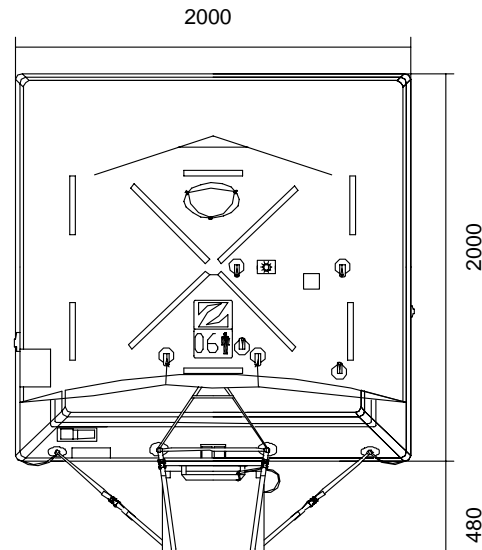

XTREM – LOW PROFILE CONTAINER 6 MAN THROW OVER BOARD LIFERAFT SOLAS A & B PACK

TECHNICAL INFORMATION

6 MAN	A PACK			B PACK		
Container	N137H			N137		
Dimensions	X: 790 mm	Y: 555 mm	Z: 340 mm	X: 790 mm	Y: 555 mm	Z: 270 mm
	X: 2' 7,11"	Y: 1' 9,86"	Z: 1' 1,39"	X: 2' 7,11"	Y: 1' 9,86"	Z: 10,63"
Liferaft Net Weight	64 kg / 142 pounds			48 kg / 106 pounds		
Max. height storage	18 m / 60'			18 m / 60'		
Inflation Cylinder	1 x 4 liter					
Painter line length	30 m / 99'					
 Crate	X: 840 mm	Y: 590 mm	Z: 360 mm	X: 840 mm	Y: 590 mm	Z: 280 mm
	X: 2' 9,08"	Y: 1' 11,23"	Z: 1' 2,18"	X: 2' 9,08"	Y: 1' 11,23"	Z: 11,03"
	67 kg / 148 pounds			51 kg / 113 pounds		
	0,179 m3 / 6,3 cubic foot			0,139 m3 / 4,9 cubic foot		
Towing force	2 knots			3 knots		
Without sea anchor	35 daN			60 daN		
With sea anchor	48 daN			90 daN		

Approvals:

EC (MED) – USCG – TC

06 TO XTREM Zodiac 04032008 KLT.doc

Issue : 6

Date: 04/03/2008

Dimensions and weight +/- 5% Zodiac reserves the right to change specification without notice.
For installation, add minimum +10mm for clearance to dimensions of the container.