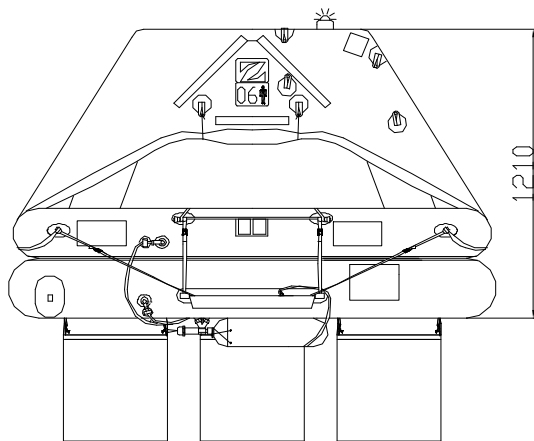

## ROUND CONTAINER 6 MAN THROW OVER BOARD LIFERAFT SOLAS A & B PACK

### TECHNICAL INFORMATION

6 MAN	A PACK			B PACK		
<b>Container</b>	<b>N12</b>			<b>N12</b>		
<b>Dimensions</b>	X: 1160 mm	Y: 560 mm	Z: 513 mm	X: 1160 mm	Y: 560 mm	Z: 513 mm
	X: 3' 9,67"	Y: 1' 10,05"	Z: 1' 8,2"	X: 3' 9,67"	Y: 1' 10,05"	Z: 1' 8,2"
<b>Liferaft Net Weight</b>	68 kg / 150 pounds			52 kg / 115 pounds		
<b>Height stowage</b>	25 m / 83'		36 m / 119'	25 m / 83'		36 m / 119'
<b>Painter line length</b>	35 m / 115'		50 m / 165'	35 m / 115'		50 m / 165'
<b>Inflation Cylinder</b>	1 x 4 liter					
 <b>Crate</b>	X: 1240 mm	Y: 620 mm	Z: 700 mm	X: 1240 mm	Y: 620 mm	Z: 700 mm
	X: 4' 0,82"	Y: 2' 0,41"	Z: 2' 3,56"	X: 4' 0,82"	Y: 2' 0,41"	Z: 2' 3,56"
	90 kg / 199 pounds			74 kg / 164 pounds		
	0,539 m <sup>3</sup> / 19,01 cubic foot			0,539 m <sup>3</sup> / 19,01 cubic foot		
<b>Towing force</b>	<b>2 knots</b>			<b>3 knots</b>		
Without sea anchor	35 daN			60 daN		
With sea anchor	48 daN			90 daN		

Approvals:

EC (MED) – USCG – TC – RMRS – BV

06 TO cont rond Zodiac 20012009 KLT

Issue : 4

Date: 20/01/2009

Dimensions and weight +/- 5%      Zodiac reserves the right to change specification without notice.  
For installation, add minimum +10mm for clearance to dimensions of the container.