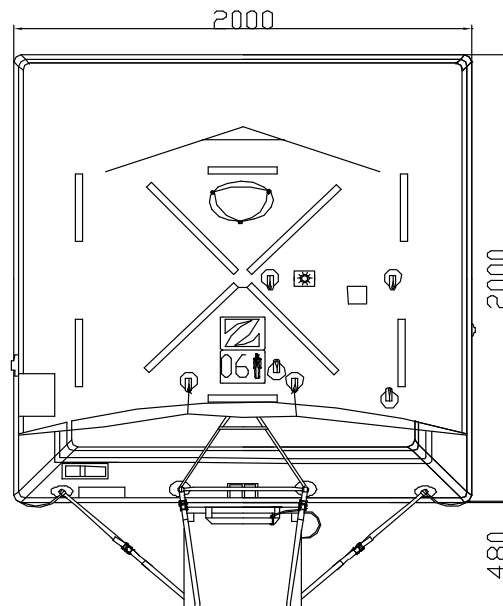

## ROUND CONTAINER 6 MAN THROW OVER BOARD LIFERAFT SOLAS A & B PACK

### TECHNICAL INFORMATION

6 MAN	A PACK			B PACK		
<b>Container</b>	<b>N12</b>			<b>N12</b>		
<b>Dimensions</b>	X: 1160 mm	Y: 560 mm	Z: 513 mm	X: 1160 mm	Y: 560 mm	Z: 513 mm
	X: 3' 9,67"	Y: 1' 10,05"	Z: 1' 8,2"	X: 3' 9,67"	Y: 1' 10,05"	Z: 1' 8,2"
<b>Liferaft Net Weight</b>	68 kg / 150 pounds			52 kg / 115 pounds		
<b>Height stowage</b>	25 m / 83'		36 m / 119'	25 m / 83'		36 m / 119'
<b>Painter line length</b>	35 m / 115'		50 m / 165'	35 m / 115'		50 m / 165'
<b>Inflation Cylinder</b>	1 x 4 liter					
 <b>Crate</b>	X: 1240 mm	Y: 620 mm	Z: 700 mm	X: 1240 mm	Y: 620 mm	Z: 700 mm
	X: 4' 0,82"	Y: 2' 0,41"	Z: 2' 3,56"	X: 4' 0,82"	Y: 2' 0,41"	Z: 2' 3,56"
	90 kg / 199 pounds			74 kg / 164 pounds		
	0,539 m <sup>3</sup> / 19,01 cubic foot			0,539 m <sup>3</sup> / 19,01 cubic foot		
<b>Towing force</b>	<b>2 knots</b>			<b>3 knots</b>		
Without sea anchor	35 daN			60 daN		
With sea anchor	48 daN			90 daN		

Approvals:

EC (MED) – USCG – TC – RMRS – BV

06 TO cont rond Zodiac 20012009 KLT

Issue : 4

Date: 20/01/2009

Dimensions and weight +/- 5%      Zodiac reserves the right to change specification without notice.  
For installation, add minimum +10mm for clearance to dimensions of the container.