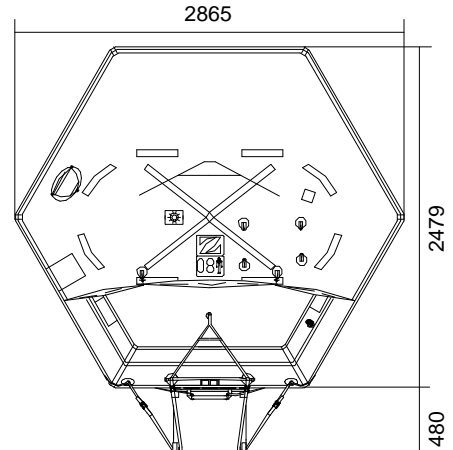

LOW PROFILE CONTAINER 8 MAN THROW OVER BOARD LIFERAFT SOLAS A & B PACK

TECHNICAL INFORMATION

8 MAN	A PACK			B PACK		
Container	N135			N134		
Dimensions	X: 1088 mm	Y: 666 mm	Z: 389 mm	X: 965 mm	Y: 596 mm	Z: 380 mm
	X: 3' 6,84"	Y: 2' 2,23"	Z: 1' 3,32"	X: 3' 2"	Y: 1' 11,47"	Z: 1' 2,97"
Liferaft Net Weight	79 kg / 175 pounds			57 kg / 126 pounds		
Max. height stowage	25 m / 83'			25 m / 83'		
Painter line length	35 m / 115'					
Inflation Cylinder	1 x 6,7 liter					
 Crate	X: 1140 mm	Y: 690 mm	Z: 410 mm	X: 1020 mm	Y: 630 mm	Z: 400 mm
	X: 3' 8,89"	Y: 2' 3,17"	Z: 1' 4,15"	X: 3' 4,16"	Y: 2' 0,81"	Z: 1' 3,75"
	84 kg / 186 pounds			61 kg / 135 pounds		
	0,323 m3 / 11,39 cubic foot			0,258 m3 / 9,08 cubic foot		
Towing force	2 knots			3 knots		
Without sea anchor	49 daN			63 daN		
With sea anchor	57 daN			138 daN		

Approvals: **EC (MED) – BV**

08 TO LPC EC Zodiac 05102009 KLT.doc Issue : 4 Date: 05/10/2009

Dimensions and weight +/- 5% Zodiac reserves the right to change specification without notice.
For installation, add minimum +10mm for clearance to dimensions of the container.