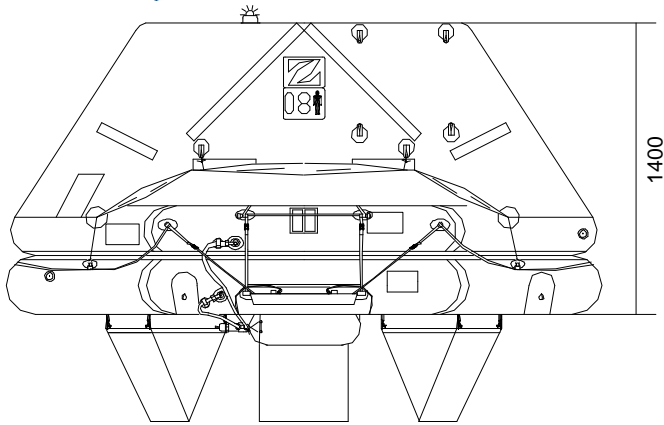

LOW PROFILE CONTAINER 8 MAN THROW OVER BOARD LIFERAFT SOLAS A & B PACK

TECHNICAL INFORMATION

8 MAN	A PACK			B PACK		
Container	N135			N134		
Dimensions	X: 1088 mm	Y: 666 mm	Z: 389 mm	X: 965 mm	Y: 596 mm	Z: 380 mm
	X: 3' 6,84"	Y: 2' 2,23"	Z: 1' 3,32"	X: 3' 2"	Y: 1' 11,47"	Z: 1' 2,97"
Liferaft Net Weight	79 kg / 175 pounds			57 kg / 126 pounds		
Max. height stowage	25 m / 83'			25 m / 83'		
Painter line length	35 m / 115'					
Inflation Cylinder	1 x 6,7 liter					
 Crate	X: 1140 mm	Y: 690 mm	Z: 410 mm	X: 1020 mm	Y: 630 mm	Z: 400 mm
	X: 3' 8,89"	Y: 2' 3,17"	Z: 1' 4,15"	X: 3' 4,16"	Y: 2' 0,81"	Z: 1' 3,75"
	84 kg / 186 pounds			61 kg / 135 pounds		
	0,323 m3 / 11,39 cubic foot			0,258 m3 / 9,08 cubic foot		
Towing force	2 knots			3 knots		
Without sea anchor	49 daN			63 daN		
With sea anchor	57 daN			138 daN		

Approvals: **EC (MED) – BV**

08 TO LPC EC Zodiac 05102009 KLT.doc Issue : 4 Date: 05/10/2009

Dimensions and weight +/- 5% Zodiac reserves the right to change specification without notice.
For installation, add minimum +10mm for clearance to dimensions of the container.