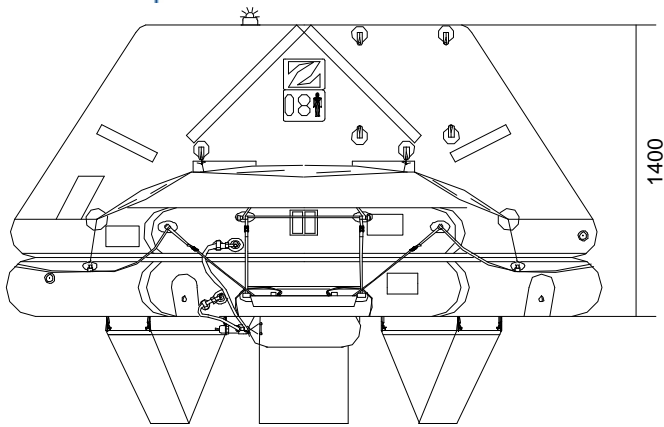

LOW PROFILE CONTAINER 8 MAN THROW OVER BOARD LIFERAFT SOLAS A & B PACK

TECHNICAL INFORMATION

8 MAN	A PACK			B PACK		
Container	N135			N134		
Dimensions	X: 1088 mm X: 3' 6,84"	Y: 666 mm Y: 2' 2,23"	Z: 389 mm Z: 1' 3,32"	X: 965 mm X: 3' 2"	Y: 596 mm Y: 1' 11,47"	Z: 380 mm Z: 1' 2,97"
Liferaft Net Weight	79 kg / 175 pounds			57 kg / 126 pounds		
Max. height stowage	18 m / 60'			18 m / 60'		
Painter line length	30 m / 99'					
Inflation Cylinder	1 x 6,7 liter					
 Crate	X: 1140 mm X: 3' 8,89"	Y: 690 mm Y: 2' 3,17"	Z: 410 mm Z: 1' 4,15"	X: 1020 mm X: 3' 4,16"	Y: 630 mm Y: 2' 0,81"	Z: 400 mm Z: 1' 3,75"
	84 kg / 186 pounds			61 kg / 135 pounds		
	0,323 m ³ / 11,39 cubic foot			0,258 m ³ / 9,08 cubic foot		
Towing force	2 knots			3 knots		
Without sea anchor	49 daN			63 daN		
With sea anchor	57 daN			138 daN		

Approvals: **USCG – TC**

08 TO LPC US TC Zodiac 23102009 KLT Issue: 1 Date: 23/10/2009

Dimensions and weight +/- 5% Zodiac reserves the right to change specification without notice.
For installation, add minimum +10mm for clearance to dimensions of the container.