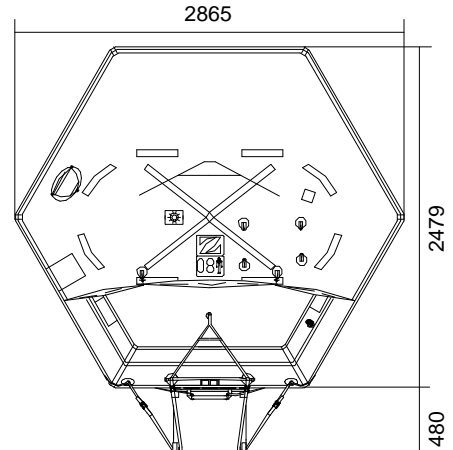

LOW PROFILE CONTAINER 8 MAN THROW OVER BOARD LIFERAFT SOLAS A & B PACK

TECHNICAL INFORMATION

8 MAN	A PACK			B PACK		
Container	N135			N134		
Dimensions	X: 1088 mm X: 3' 6,84"	Y: 666 mm Y: 2' 2,23"	Z: 389 mm Z: 1' 3,32"	X: 965 mm X: 3' 2"	Y: 596 mm Y: 1' 11,47"	Z: 380 mm Z: 1' 2,97"
Liferaft Net Weight	79 kg / 175 pounds			57 kg / 126 pounds		
Max. height stowage	18 m / 60'			18 m / 60'		
Painter line length	30 m / 99'					
Inflation Cylinder	1 x 6,7 liter					
 Crate	X: 1140 mm X: 3' 8,89"	Y: 690 mm Y: 2' 3,17"	Z: 410 mm Z: 1' 4,15"	X: 1020 mm X: 3' 4,16"	Y: 630 mm Y: 2' 0,81"	Z: 400 mm Z: 1' 3,75"
	84 kg / 186 pounds			61 kg / 135 pounds		
	0,323 m ³ / 11,39 cubic foot			0,258 m ³ / 9,08 cubic foot		
Towing force	2 knots			3 knots		
Without sea anchor	49 daN			63 daN		
With sea anchor	57 daN			138 daN		

Approvals: **USCG – TC**

08 TO LPC US TC Zodiac 23102009 KLT Issue: 1 Date: 23/10/2009

Dimensions and weight +/- 5% Zodiac reserves the right to change specification without notice.
For installation, add minimum +10mm for clearance to dimensions of the container.