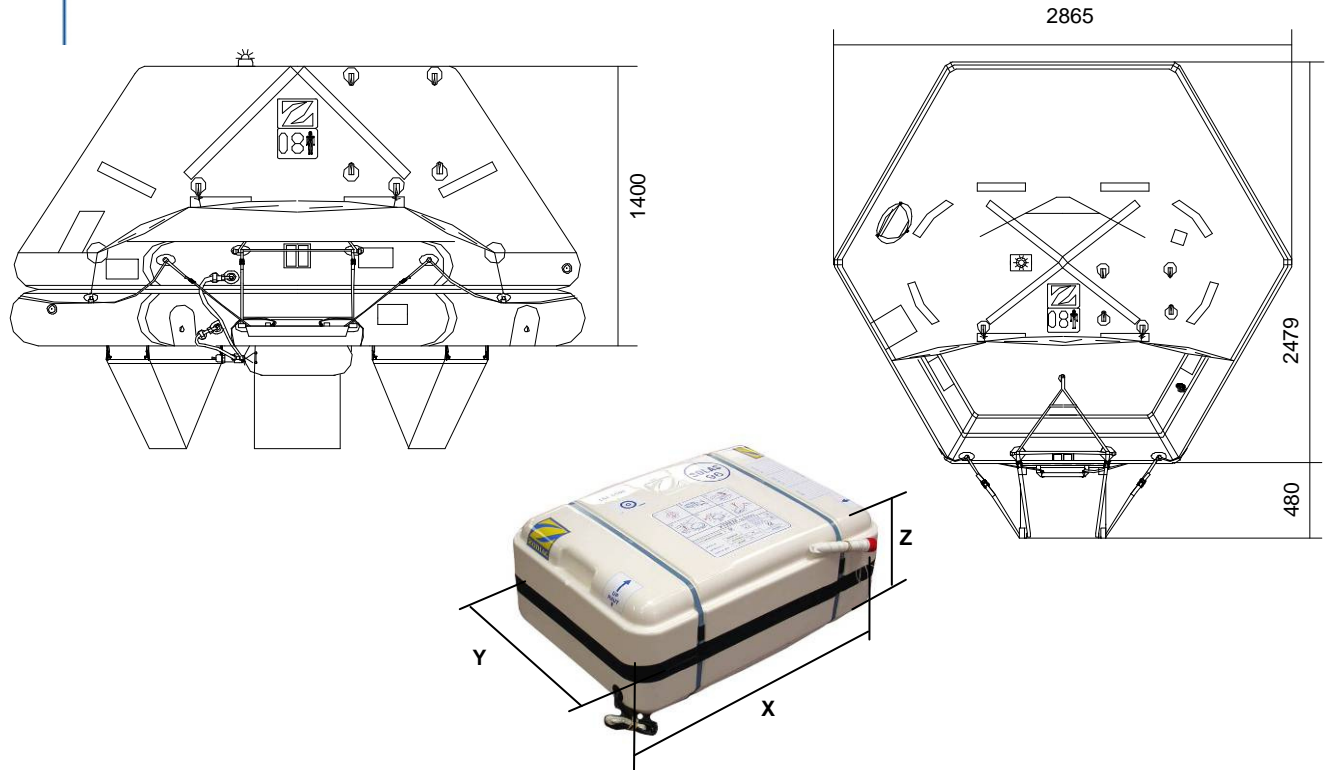

XTREM – LOW PROFILE CONTAINER 8 MAN THROW OVER BOARD LIFERAFT SOLAS A & B PACK

TECHNICAL INFORMATION

8 MAN	A PACK			B PACK		
Container	N138H			N138		
Dimensions	X: 840 mm	Y: 570 mm	Z: 340 mm	X: 840 mm	Y: 570 mm	Z: 294 mm
	X: 2' 9,08"	Y: 1' 10,45"	Z: 1' 1,39"	X: 2' 9,08"	Y: 1' 10,45"	Z: 11,58"
Liferaft Net Weight	74 kg / 164 pounds			57 kg / 126 pounds		
Max. height stowage	25 m / 83'			25 m / 83'		
Painter line length	35 m / 115'					
Inflation Cylinder	1 x 6,7 liter					
 Crate	X: 890 mm	Y: 600 mm	Z: 360 mm	X: 890 mm	Y: 600 mm	Z: 310 mm
	X: 2' 11,04"	Y: 1' 11,63"	Z: 1' 2,18"	X: 2' 11,04"	Y: 1' 11,63"	Z: 1' 0,21"
	77 kg / 170 pounds			60 kg / 133 pounds		
	0,193 m3 / 6,79 cubic foot			0,166 m3 / 5,85 cubic foot		
Towing force	2 knots			3 knots		
Without sea anchor	49 daN			63 daN		
With sea anchor	57 daN			138 daN		

Approvals:

EC (MED) – BV

08 TO XTREM EC Zodiac 05102009 KLT.doc

Issue : 6

Date: 05/10/2009

Dimensions and weight +/- 5% Zodiac reserves the right to change specification without notice.
For installation, add minimum +10mm for clearance to dimensions of the container.