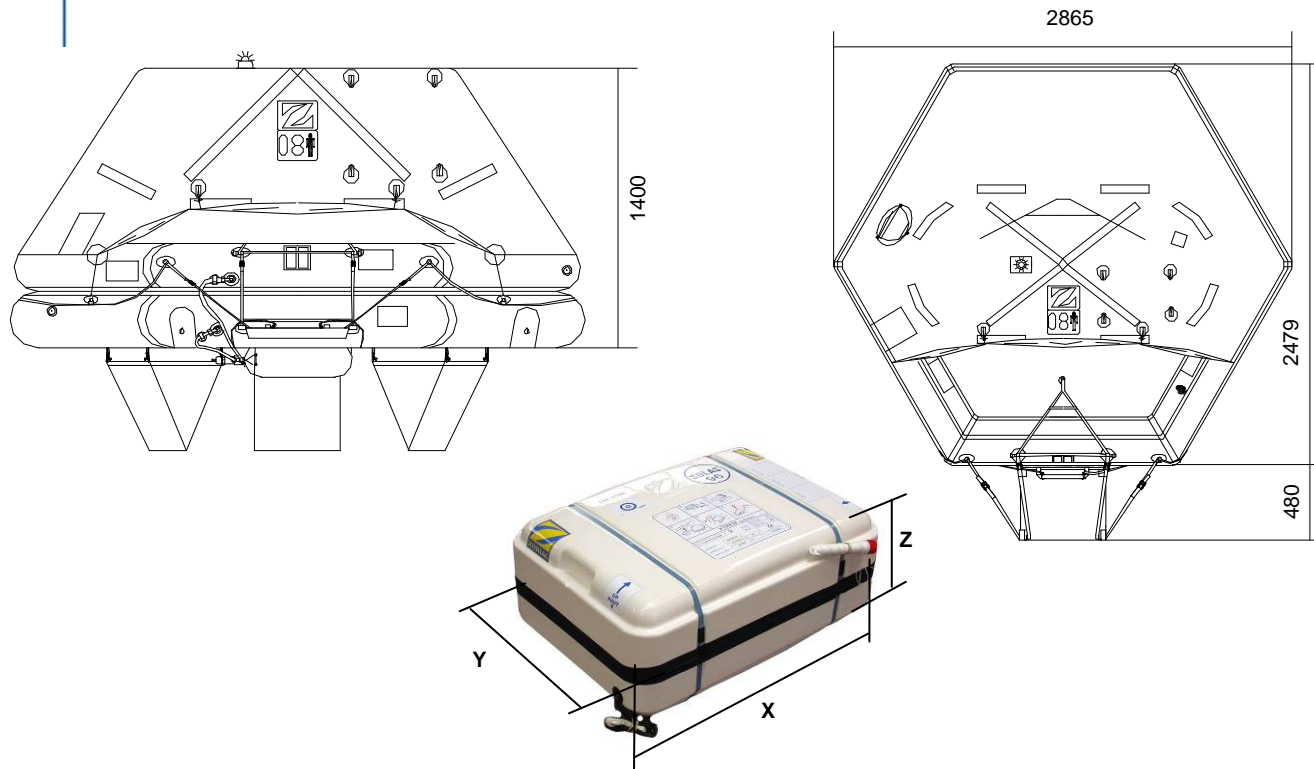

## XTREM – LOW PROFILE CONTAINER 8 MAN THROW OVER BOARD LIFERAFT SOLAS A & B PACK

### TECHNICAL INFORMATION

8 MAN	A PACK			B PACK		
Container	N138H			N138		
Dimensions	X: 840 mm	Y: 570 mm	Z: 340 mm	X: 840 mm	Y: 570 mm	Z: 294 mm
	X: 2' 9,08"	Y: 1' 10,45"	Z: 1' 1,39"	X: 2' 9,08"	Y: 1' 10,45"	Z: 11,58"
Liferaft Net Weight	74 kg / 164 pounds			57 kg / 126 pounds		
Max. height stowage	18 m / 60'			18 m / 60'		
Painter line length	30 m / 99'					
Inflation Cylinder	1 x 6,7 liter					
 <b>Crate</b>	X: 890 mm	Y: 600 mm	Z: 360 mm	X: 890 mm	Y: 600 mm	Z: 310 mm
	X: 2' 11,04"	Y: 1' 11,63"	Z: 1' 2,18"	X: 2' 11,04"	Y: 1' 11,63"	Z: 1' 0,21"
	77 kg / 170 pounds			60 kg / 133 pounds		
	0,193 m3 / 6,79 cubic foot			0,166 m3 / 5,85 cubic foot		
<b>Towing force</b>	<b>2 knots</b>			<b>3 knots</b>		
Without sea anchor	49 daN			63 daN		
With sea anchor	57 daN			138 daN		

Approvals:

USCG – TC

08 TO XTREM US TC Zodiac 23102009 KLT

Issue: 1

Date: 23/10/2009

Dimensions and weight +/- 5%      Zodiac reserves the right to change specification without notice.  
For installation, add minimum +10mm for clearance to dimensions of the container.