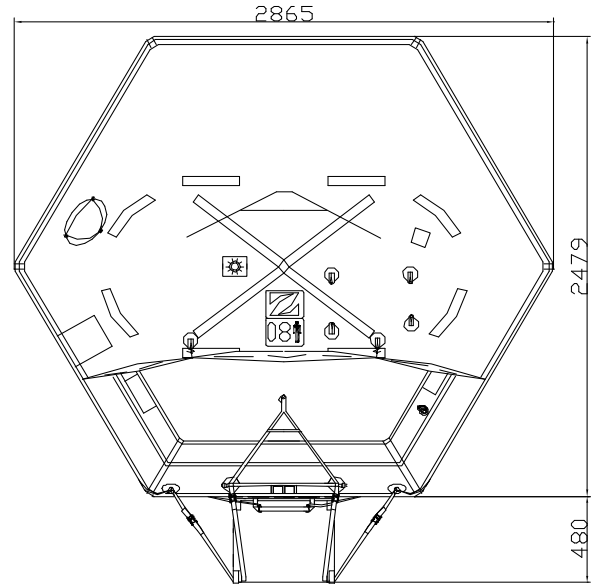

## ROUND CONTAINER 8 MAN THROW OVER BOARD LIFERAFT SOLAS A & B PACK

### TECHNICAL INFORMATION

8 MAN	A PACK			B PACK		
Container	N12			N12		
Dimensions	X: 1160 mm	Y: 560 mm	Z: 513 mm	X: 1160 mm	Y: 560 mm	Z: 513 mm
	X: 3' 9,67"	Y: 1' 10,05"	Z: 1' 8,2"	X: 3' 9,67"	Y: 1' 10,05"	Z: 1' 8,2"
Liferaft Net Weight	77 kg / 170 pounds			58 kg / 128 pounds		
Height stowage	25 m / 83'		36 m / 119'	25 m / 83'		36 m / 119'
Painter line length	35 m / 115'		50 m / 165'	35 m / 115'		50 m / 165'
Inflation Cylinder	1 x 6,7 liter					

Crate	X: 1240 mm	Y: 620 mm	Z: 700 mm	X: 1240 mm	Y: 620 mm	Z: 700 mm
	X: 4' 0,82"	Y: 2' 0,41"	Z: 2' 3,56"	X: 4' 0,82"	Y: 2' 0,41"	Z: 2' 3,56"
	99 kg / 219 pounds			80 kg / 177 pounds		
	0,539 m3 / 19,01 cubic foot			0,539 m3 / 19,01 cubic foot		

Dimensions and weight +/- 5% Zodiac reserves the right to change specification without notice.  
For installation, add minimum +10mm for clearance to dimensions of the container.