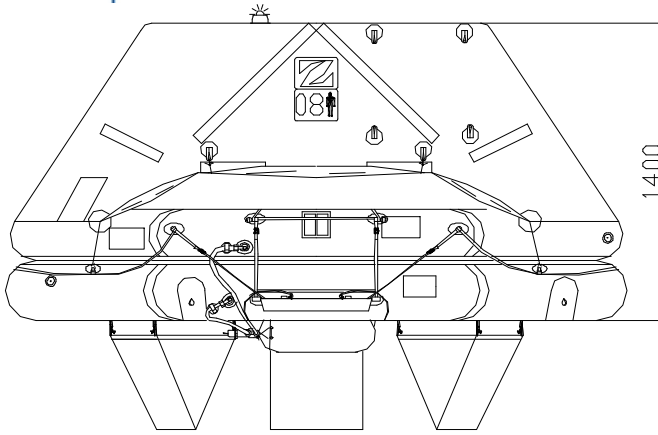

## ROUND CONTAINER 8 MAN THROW OVER BOARD LIFERAFT SOLAS A & B PACK

### TECHNICAL INFORMATION

8 MAN	A PACK			B PACK		
Container	N12			N12		
Dimensions	X: 1160 mm	Y: 560 mm	Z: 513 mm	X: 1160 mm	Y: 560 mm	Z: 513 mm
	X: 3' 9,67"	Y: 1' 10,05"	Z: 1' 8,2"	X: 3' 9,67"	Y: 1' 10,05"	Z: 1' 8,2"
Liferaft Net Weight	77 kg / 170 pounds			58 kg / 128 pounds		
Height stowage	25 m / 83'		36 m / 119'	25 m / 83'		36 m / 119'
Painter line length	35 m / 115'		50 m / 165'	35 m / 115'		50 m / 165'
Inflation Cylinder	1 x 6,7 liter					

Crate	X: 1240 mm	Y: 620 mm	Z: 700 mm	X: 1240 mm	Y: 620 mm	Z: 700 mm
	X: 4' 0,82"	Y: 2' 0,41"	Z: 2' 3,56"	X: 4' 0,82"	Y: 2' 0,41"	Z: 2' 3,56"
	99 kg / 219 pounds			80 kg / 177 pounds		
	0,539 m3 / 19,01 cubic foot			0,539 m3 / 19,01 cubic foot		

Dimensions and weight +/- 5% Zodiac reserves the right to change specification without notice.  
For installation, add minimum +10mm for clearance to dimensions of the container.