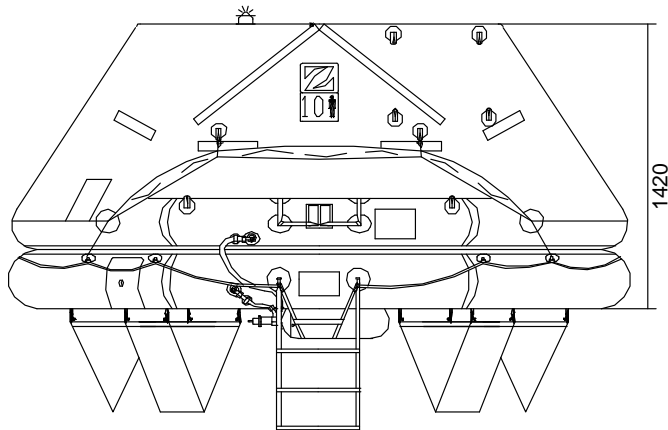

LOW PROFILE CONTAINER 10 MAN THROW OVER BOARD LIFERAFT SOLAS A & B PACK

3106

TECHNICAL INFORMATION

10 MAN	A PACK			B PACK		
Container	N135			N135		
Dimensions	X: 1088 mm	Y: 666 mm	Z: 389 mm	X: 1088 mm	Y: 666 mm	Z: 389 mm
	X: 3' 6,84"	Y: 2' 2,23"	Z: 1' 3,32"	X: 3' 6,84"	Y: 2' 2,23"	Z: 1' 3,32"
Liferaft Net Weight	90 kg / 199 pounds			65 kg / 144 pounds		
Max. height stowage	18 m / 60'			18 m / 60'		
Painter line length	30 m / 99'					
Inflation Cylinder	1 x 6,7 liter					
 Crate	X: 1140 mm	Y: 690 mm	Z: 410 mm	X: 1140 mm	Y: 690 mm	Z: 410 mm
	X: 3' 8,89"	Y: 2' 3,17"	Z: 1' 4,15"	X: 3' 8,89"	Y: 2' 3,17"	Z: 1' 4,15"
	95 kg / 210 pounds			70 kg / 155 pounds		
	0,323 m ³ / 11,39 cubic foot			0,323 m ³ / 11,39 cubic foot		
Towing force	2 knots			3 knots		
Without sea anchor	45 daN			73 daN		
With sea anchor	75 daN			110 daN		

Approvals: EC (MED) – USCG – TC – BV

10 TO LPC Zodiac 22112006 CJN.doc Issue : 3 Date: 22/11/2006

Dimensions and weight +/- 5% Zodiac reserves the right to change specification without notice.
For installation, add minimum +10mm for clearance to dimensions of the container.