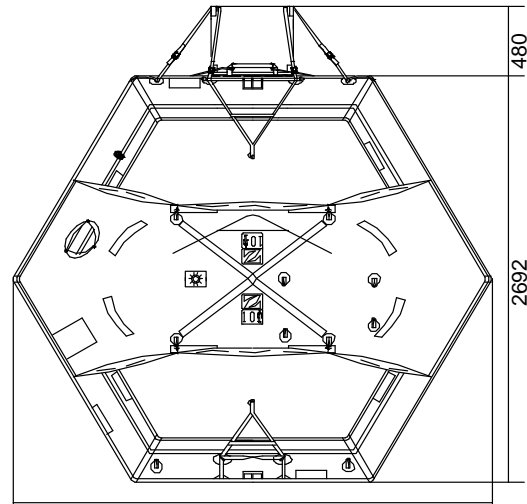

LOW PROFILE CONTAINER 10 MAN THROW OVER BOARD LIFERAFT SOLAS A & B PACK

3106

TECHNICAL INFORMATION

10 MAN	A PACK			B PACK		
Container	N135			N135		
Dimensions	X: 1088 mm	Y: 666 mm	Z: 389 mm	X: 1088 mm	Y: 666 mm	Z: 389 mm
	X: 3' 6,84"	Y: 2' 2,23"	Z: 1' 3,32"	X: 3' 6,84"	Y: 2' 2,23"	Z: 1' 3,32"
Liferaft Net Weight	90 kg / 199 pounds			65 kg / 144 pounds		
Max. height stowage	18 m / 60'			18 m / 60'		
Painter line length	30 m / 99'					
Inflation Cylinder	1 x 6,7 liter					
 Crate	X: 1140 mm	Y: 690 mm	Z: 410 mm	X: 1140 mm	Y: 690 mm	Z: 410 mm
	X: 3' 8,89"	Y: 2' 3,17"	Z: 1' 4,15"	X: 3' 8,89"	Y: 2' 3,17"	Z: 1' 4,15"
	95 kg / 210 pounds			70 kg / 155 pounds		
	0,323 m ³ / 11,39 cubic foot			0,323 m ³ / 11,39 cubic foot		
Towing force	2 knots			3 knots		
Without sea anchor	45 daN			73 daN		
With sea anchor	75 daN			110 daN		

Approvals: EC (MED) – USCG – TC – BV

10 TO LPC Zodiac 22112006 CJN.doc Issue : 3 Date: 22/11/2006

Dimensions and weight +/- 5% Zodiac reserves the right to change specification without notice.
For installation, add minimum +10mm for clearance to dimensions of the container.