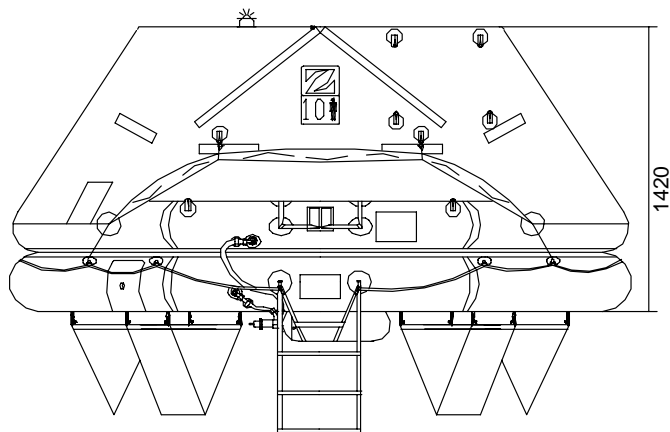

XTREM – LOW PROFILE CONTAINER 10 MAN THROW OVER BOARD LIFERAFT SOLAS A & B PACK

TECHNICAL INFORMATION

10 MAN	A PACK			B PACK		
Container	N139H			N139		
Dimensions	X: 940 mm	Y: 640 mm	Z: 344 mm	X: 940 mm	Y: 640 mm	Z: 314 mm
	X: 3' 1,01"	Y: 2' 1,2"	Z: 1' 1,55"	X: 3' 1,01"	Y: 2' 1,2"	Z: 1' 0,37"
Liferaft Net Weight	87 kg / 192 pounds			63 kg / 139 pounds		
Max. height storage	18 m / 60'			18 m / 60'		
Inflation Cylinder	1 x 6,7 liter					
Painter line length	30 m / 99'					
 Crate	X: 960 mm	Y: 690 mm	Z: 350 mm	X: 960 mm	Y: 690 mm	Z: 350 mm
	X: 3' 1,8"	Y: 2' 3,17"	Z: 1' 1,78"	X: 3' 1,8"	Y: 2' 3,17"	Z: 1' 1,78"
	91 kg / 201 pounds			67 kg / 148 pounds		
	0,232 m ³ / 8,19 cubic foot			0,232 m ³ / 8,19 cubic foot		
Towing force	2 knots			3 knots		
Without sea anchor	45 daN			73 daN		
With sea anchor	75 daN			110 daN		

Approvals:

EC (MED) – USCG - TC

10 TO XTREM Zodiac 21112006 CJN.doc

Issue : 5

Date: 21/11/2006

Dimensions and weight +/- 5% Zodiac reserves the right to change specification without notice.
For installation, add minimum +10mm for clearance to dimensions of the container.