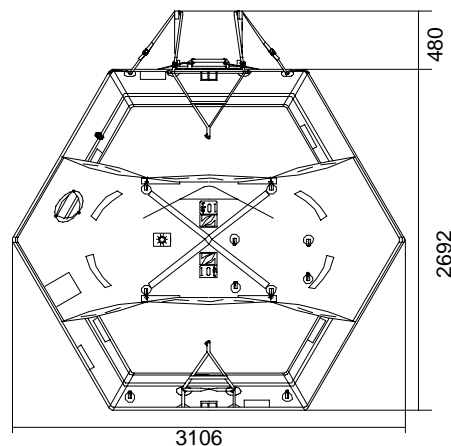

XTREM – LOW PROFILE CONTAINER 10 MAN THROW OVER BOARD LIFERAFT SOLAS A & B PACK

TECHNICAL INFORMATION

10 MAN	A PACK			B PACK		
Container	N139H			N139		
Dimensions	X: 940 mm	Y: 640 mm	Z: 344 mm	X: 940 mm	Y: 640 mm	Z: 314 mm
	X: 3' 1,01"	Y: 2' 1,2"	Z: 1' 1,55"	X: 3' 1,01"	Y: 2' 1,2"	Z: 1' 0,37"
Liferaft Net Weight	87 kg / 192 pounds			63 kg / 139 pounds		
Max. height storage	18 m / 60'			18 m / 60'		
Inflation Cylinder	1 x 6,7 liter					
Painter line length	30 m / 99'					
 Crate	X: 960 mm	Y: 690 mm	Z: 350 mm	X: 960 mm	Y: 690 mm	Z: 350 mm
	X: 3' 1,8"	Y: 2' 3,17"	Z: 1' 1,78"	X: 3' 1,8"	Y: 2' 3,17"	Z: 1' 1,78"
	91 kg / 201 pounds			67 kg / 148 pounds		
	0,232 m ³ / 8,19 cubic foot			0,232 m ³ / 8,19 cubic foot		
Towing force	2 knots			3 knots		
Without sea anchor	45 daN			73 daN		
With sea anchor	75 daN			110 daN		

Approvals:

EC (MED) – USCG - TC

10 TO XTREM Zodiac 21112006 CJN.doc

Issue : 5

Date: 21/11/2006

Dimensions and weight +/- 5% Zodiac reserves the right to change specification without notice.
For installation, add minimum +10mm for clearance to dimensions of the container.