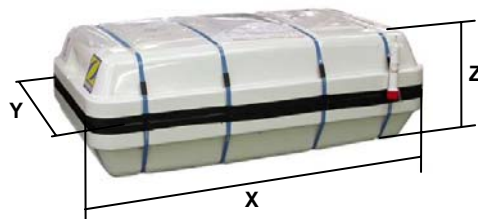

XTREM – LOW PROFILE CONTAINER 10 MAN THROW OVER BOARD LIFERAFT SOLAS A & B PACK

TECHNICAL INFORMATION

10 MAN	A PACK			B PACK		
Container	N139H			N139		
Dimensions	X: 940 mm	Y: 640 mm	Z: 344 mm	X: 940 mm	Y: 640 mm	Z: 314 mm
	X: 3' 1,01"	Y: 2' 1,2"	Z: 1' 1,55"	X: 3' 1,01"	Y: 2' 1,2"	Z: 1' 0,37"
Liferaft Net Weight	87 kg / 192 pounds			63 kg / 139 pounds		
Max. height storage	18 m / 60'			18 m / 60'		
Inflation Cylinder	1 x 6,7 liter					
Painter line length	30 m / 99'					
 Crate	X: 960 mm	Y: 690 mm	Z: 350 mm	X: 960 mm	Y: 690 mm	Z: 350 mm
	X: 3' 1,8"	Y: 2' 3,17"	Z: 1' 1,78"	X: 3' 1,8"	Y: 2' 3,17"	Z: 1' 1,78"
	91 kg / 201 pounds			67 kg / 148 pounds		
	0,232 m ³ / 8,19 cubic foot			0,232 m ³ / 8,19 cubic foot		
Towing force	2 knots			3 knots		
Without sea anchor	45 daN			73 daN		
With sea anchor	75 daN			110 daN		

Approvals:

EC (MED) – USCG - TC

10 TO XTREM Zodiac 21112006 CJN.doc

Issue : 5

Date: 21/11/2006

Dimensions and weight +/- 5% Zodiac reserves the right to change specification without notice.
For installation, add minimum +10mm for clearance to dimensions of the container.