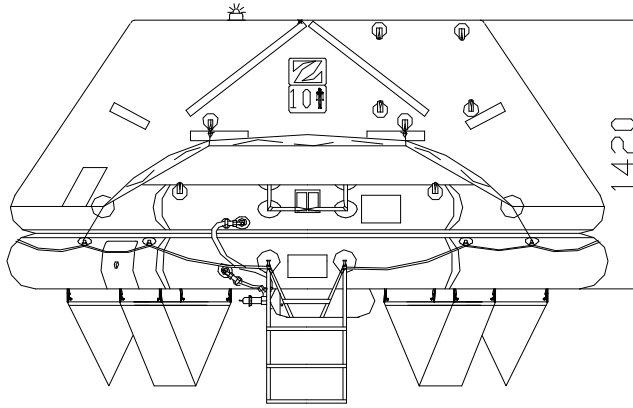

ROUND CONTAINER 10 MAN THROW OVER BOARD LIFERAFT SOLAS A & B PACK

TECHNICAL INFORMATION

10 MAN	A PACK			B PACK		
Container	N13			N12		
Dimensions	X: 1275 mm X: 4' 2,2"	Y: 610 mm Y: 2' 0,02"	Z: 590 mm Z: 1' 11,23"	X: 1160 mm X: 3' 9,67"	Y: 560 mm Y: 1' 10,05"	Z: 513 mm Z: 1' 8,2"
Liferaft Net Weight	92 kg / 203 pounds			63 kg / 139 pounds		
Height stowage	25 m / 83'		36 m / 119'	25 m / 83'		36 m / 119'
Painter line length	35 m / 115'		50 m / 165'	35 m / 115'		50 m / 165'
Inflation Cylinder	1 x 6,7 liter					
 Crate	X: 1360 mm X: 4' 5,55"	Y: 650 mm Y: 2' 1,6"	Z: 740 mm Z: 2' 5,14"	X: 1240 mm X: 4' 0,82"	Y: 620 mm Y: 2' 0,41"	Z: 700 mm Z: 2' 3,56"
	119 kg / 263 pounds			85 kg / 188 pounds		
	0,655 m3 / 23,1 cubic foot			0,539 m3 / 19,01 cubic foot		
Towing force	2 knots			3 knots		
Without sea anchor	42 daN			73 daN		
With sea anchor	75 daN			110 daN		

Approvals: EC (MED) – USCG – TC – RMRS – BV

10 TO cont rond Zodiac 27052009 KLT.doc Issue : 5 Date: 27/05/2009

Dimensions and weight +/- 5% Zodiac reserves the right to change specification without notice.
For installation, add minimum +10mm for clearance to dimensions of the container.