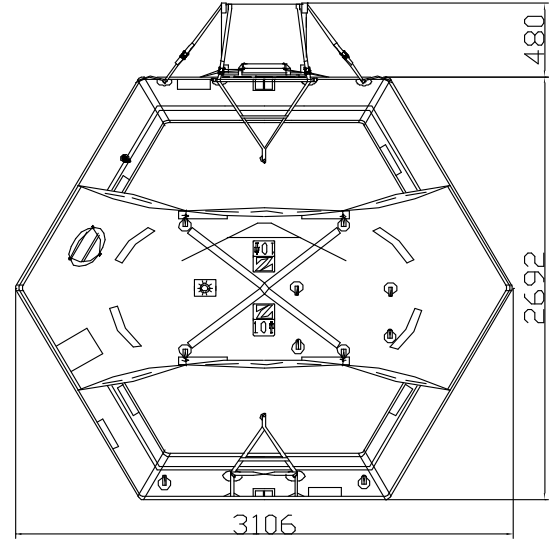

ROUND CONTAINER 10 MAN THROW OVER BOARD LIFERAFT SOLAS A & B PACK

TECHNICAL INFORMATION

10 MAN	A PACK			B PACK		
Container	N13			N12		
Dimensions	X: 1275 mm X: 4' 2,2"	Y: 610 mm Y: 2' 0,02"	Z: 590 mm Z: 1' 11,23"	X: 1160 mm X: 3' 9,67"	Y: 560 mm Y: 1' 10,05"	Z: 513 mm Z: 1' 8,2"
Liferaft Net Weight	92 kg / 203 pounds			63 kg / 139 pounds		
Height stowage	25 m / 83'		36 m / 119'	25 m / 83'		36 m / 119'
Painter line length	35 m / 115'		50 m / 165'	35 m / 115'		50 m / 165'
Inflation Cylinder	1 x 6,7 liter					
 Crate	X: 1360 mm X: 4' 5,55"	Y: 650 mm Y: 2' 1,6"	Z: 740 mm Z: 2' 5,14"	X: 1240 mm X: 4' 0,82"	Y: 620 mm Y: 2' 0,41"	Z: 700 mm Z: 2' 3,56"
	119 kg / 263 pounds			85 kg / 188 pounds		
	0,655 m3 / 23,1 cubic foot			0,539 m3 / 19,01 cubic foot		
Towing force	2 knots			3 knots		
Without sea anchor	42 daN			73 daN		
With sea anchor	75 daN			110 daN		

Approvals: EC (MED) – USCG – TC – RMRS – BV

10 TO cont rond Zodiac 27052009 KLT.doc Issue : 5 Date: 27/05/2009

Dimensions and weight +/- 5% Zodiac reserves the right to change specification without notice.
For installation, add minimum +10mm for clearance to dimensions of the container.