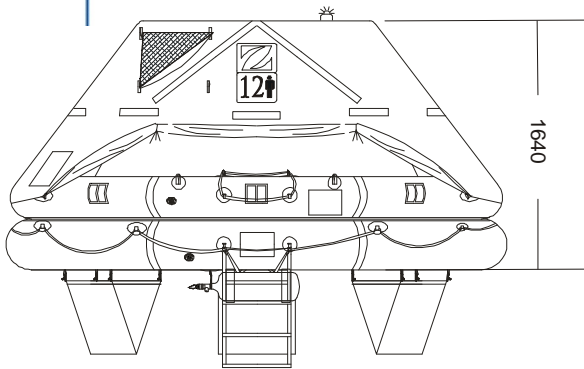

LOW PROFILE CONTAINER 12 MAN THROW OVER BOARD LIFERAFT (NG) SOLAS A & B PACK

TECHNICAL INFORMATION

12 MAN (NG)	A PACK			B PACK		
Container	N135			N134		
Dimensions	X: 1088 mm X: 3' 6,84"	Y: 666 mm Y: 2' 2,23"	Z: 389 mm Z: 1' 3,32"	X: 965 mm X: 3' 2"	Y: 596 mm Y: 1' 11,47"	Z: 380 mm Z: 1' 2,97"
Liferaft Net Weight	100 kg / 221 pounds			69 kg / 153 pounds		
Max. height stowage	18 m / 60'			18 m / 60'		
Painter line length	30 m / 99'					
Inflation Cylinder	1 x 8 liter					

 Crate	X: 1140 mm X: 3' 8,89"	Y: 690 mm Y: 2' 3,17"	Z: 410 mm Z: 1' 4,15"	X: 1020 mm X: 3' 4,16"	Y: 630 mm Y: 2' 0,81"	Z: 400 mm Z: 1' 3,75"
	105 kg / 232 pounds			73 kg / 161 pounds		
	0,323 m3 / 11,39 cubic foot			0,258 m3 / 9,08 cubic foot		

Dimensions and weight +/- 5% Zodiac reserves the right to change specification without notice.
For installation, add minimum +10mm for clearance to dimensions of the container.