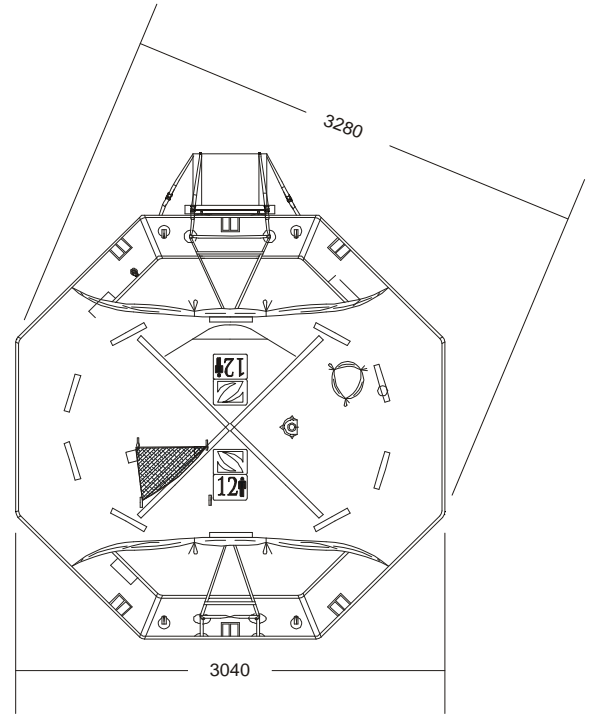

LOW PROFILE CONTAINER 12 MAN THROW OVER BOARD LIFERAFT (NG) SOLAS A & B PACK

TECHNICAL INFORMATION

12 MAN (NG)	A PACK			B PACK		
Container	N135			N134		
Dimensions	X: 1088 mm X: 3' 6,84"	Y: 666 mm Y: 2' 2,23"	Z: 389 mm Z: 1' 3,32"	X: 965 mm X: 3' 2"	Y: 596 mm Y: 1' 11,47"	Z: 380 mm Z: 1' 2,97"
Liferaft Net Weight	100 kg / 221 pounds			69 kg / 153 pounds		
Max. height stowage	18 m / 60'			18 m / 60'		
Painter line length	30 m / 99'					
Inflation Cylinder	1 x 8 liter					

 Crate	X: 1140 mm X: 3' 8,89"	Y: 690 mm Y: 2' 3,17"	Z: 410 mm Z: 1' 4,15"	X: 1020 mm X: 3' 4,16"	Y: 630 mm Y: 2' 0,81"	Z: 400 mm Z: 1' 3,75"
	105 kg / 232 pounds			73 kg / 161 pounds		
	0,323 m3 / 11,39 cubic foot			0,258 m3 / 9,08 cubic foot		

Towing force	2 knots	3 knots
Without sea anchor	50 daN	85 daN
With sea anchor	90 daN	170 daN

Approvals:	EC (MED) – USCG – TC – BV
-------------------	----------------------------------

12 TO NG LPC Zodiac 10012008 KLT.doc	Issue : 2	Date: 10/01/2008
--------------------------------------	-----------	------------------

Dimensions and weight +/- 5% Zodiac reserves the right to change specification without notice.
For installation, add minimum +10mm for clearance to dimensions of the container.