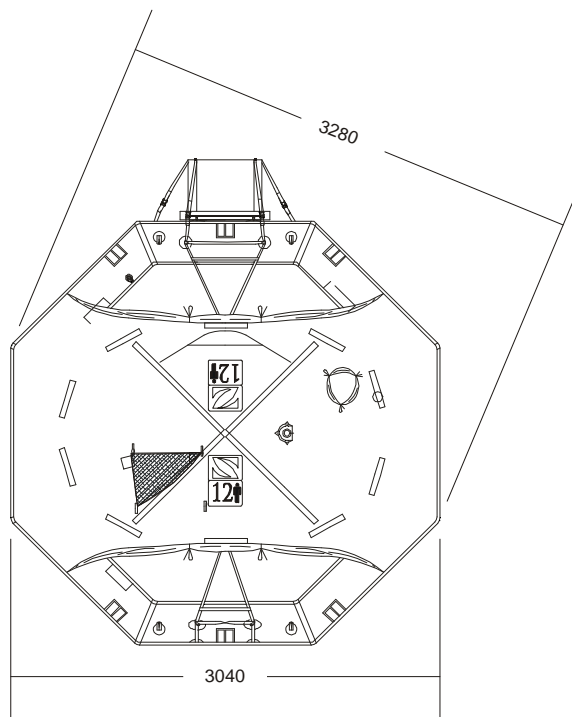

ROUND CONTAINER 12 MAN THROW OVER BOARD LIFERAFT (NG) SOLAS A & B PACK

TECHNICAL INFORMATION

12 MAN (NG)	A PACK			B PACK		
Container	N13			N12		
Dimensions	X: 1275 mm	Y: 610 mm	Z: 590 mm	X: 1160 mm	Y: 560 mm	Z: 513 mm
	X: 4' 2,2"	Y: 2' 0,02"	Z: 1' 11,23"	X: 3' 9,67"	Y: 1' 10,05"	Z: 1' 8,2"
Liferaft Net Weight	101 kg / 223 pounds			70 kg / 155 pounds		
Max. height stowage	36 m / 119'			25 m / 83'		
Painter line length	50 m / 165'			35 m / 115'		
Inflation Cylinder	1 x 8 liter					
 Crate	X: 1360 mm	Y: 650 mm	Z: 740 mm	X: 1240 mm	Y: 620 mm	Z: 700 mm
	X: 4' 5,55"	Y: 2' 1,6"	Z: 2' 5,14"	X: 4' 0,82"	Y: 2' 0,41"	Z: 2' 3,56"
	128 kg / 283 pounds			92 kg / 203 pounds		
	0,655 m ³ / 23,1 cubic foot			0,539 m ³ / 19,01 cubic foot		
Towing force	2 knots			3 knots		
Without sea anchor	50 daN			85 daN		
With sea anchor	90 daN			170 daN		

Approvals: EC (MED) – USCG – TC – RMRS – BV

12 TO NG cont rond Zodiac 05102009 KLT.doc Issue: 5 Date: 05/10/2009

Dimensions and weight +/- 5% Zodiac reserves the right to change specification without notice.
For installation, add minimum +10mm for clearance to dimensions of the container.