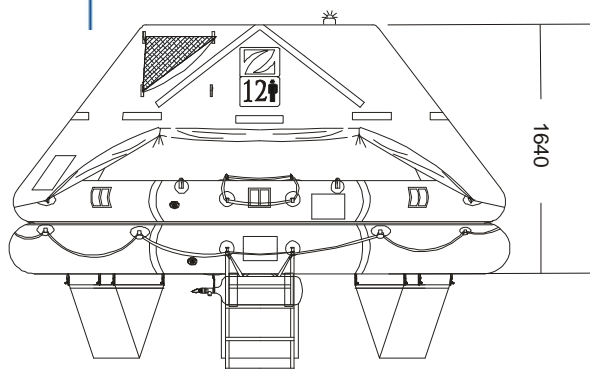

ROUND CONTAINER 12 MAN THROW OVER BOARD LIFERAFT (NG) SOLAS A & B PACK

TECHNICAL INFORMATION

12 MAN (NG)	A PACK			B PACK		
Container	N13			N12		
Dimensions	X: 1275 mm	Y: 610 mm	Z: 590 mm	X: 1160 mm	Y: 560 mm	Z: 513 mm
	X: 4' 2,2"	Y: 2' 0,02"	Z: 1' 11,23"	X: 3' 9,67"	Y: 1' 10,05"	Z: 1' 8,2"
Liferaft Net Weight	101 kg / 223 pounds			70 kg / 155 pounds		
Max. height stowage	36 m / 119'			25 m / 83'		
Painter line length	50 m / 165'			35 m / 115'		
Inflation Cylinder	1 x 8 liter					
 Crate	X: 1360 mm	Y: 650 mm	Z: 740 mm	X: 1240 mm	Y: 620 mm	Z: 700 mm
	X: 4' 5,55"	Y: 2' 1,6"	Z: 2' 5,14"	X: 4' 0,82"	Y: 2' 0,41"	Z: 2' 3,56"
	128 kg / 283 pounds			92 kg / 203 pounds		
	0,655 m ³ / 23,1 cubic foot			0,539 m ³ / 19,01 cubic foot		
Towing force	2 knots			3 knots		
Without sea anchor	50 daN			85 daN		
With sea anchor	90 daN			170 daN		

Approvals: EC (MED) – USCG – TC – RMRS – BV

12 TO NG cont rond Zodiac 05102009 KLT.doc Issue: 5 Date: 05/10/2009

Dimensions and weight +/- 5% Zodiac reserves the right to change specification without notice.
For installation, add minimum +10mm for clearance to dimensions of the container.