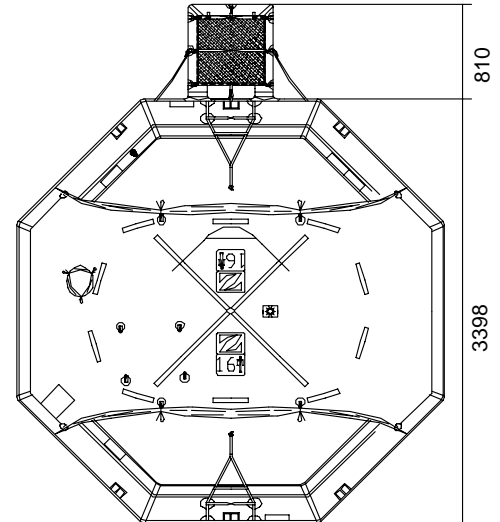

LOW PROFILE CONTAINER 16 MAN THROW OVER BOARD LIFERAFT SOLAS A & B PACK

TECHNICAL INFORMATION

16 MAN	A PACK			B PACK		
Container	N136H			N136		
Dimensions	X: 1160 mm X: 3' 9,67"	Y: 752 mm Y: 2' 5,61"	Z: 505 mm Z: 1' 7,89"	X: 1160 mm X: 3' 9,67"	Y: 752 mm Y: 2' 5,61"	Z: 445 mm Z: 1' 5,52"
Liferaft Net Weight	126 kg / 278 pounds			87 kg / 192 pounds		
Max. height stowage	18 m / 60'			18 m / 60'		
Inflation Cylinder	1 x 15 liter					
Painter line length	30 m / 99'					

Crate	X: 1200 mm X: 3' 11,25"	Y: 760 mm Y: 2' 5,93"	Z: 490 mm Z: 1' 7,3"	X: 1200 mm X: 3' 11,25"	Y: 760 mm Y: 2' 5,93"	Z: 430 mm Z: 1' 4,93"
		132 kg / 292 pounds			93 kg / 206 pounds	
	0,447 m3 / 15,78 cubic foot			0,393 m3 / 13,85 cubic foot		

Towing force	2 knots	3 knots
Without sea anchor	61 daN	88 daN
With sea anchor	66 daN	105 daN

Approvals: EC (MED) – USCG – TC

16 TO LPC Zodiac 03062008 KLT Issue : 4 Date: 03/06/2008

Dimensions and weight +/- 5% Zodiac reserves the right to change specification without notice.
For installation, add minimum +10mm for clearance to dimensions of the container.