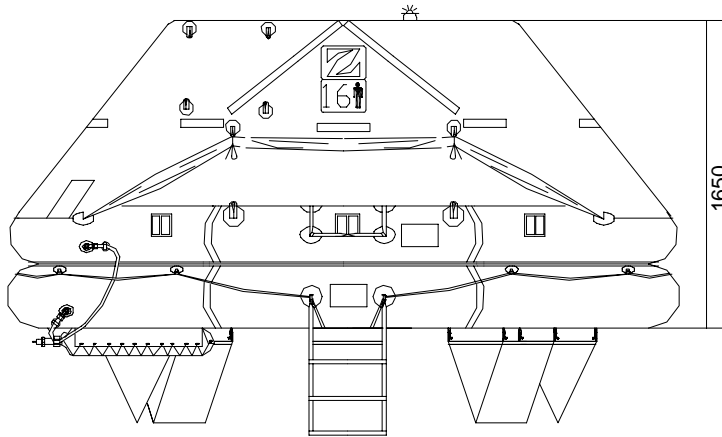

LOW PROFILE CONTAINER 16 MAN THROW OVER BOARD LIFERAFT SOLAS A & B PACK

TECHNICAL INFORMATION

16 MAN	A PACK			B PACK		
Container	N136H			N136		
Dimensions	X: 1160 mm X: 3' 9,67"	Y: 752 mm Y: 2' 5,61"	Z: 505 mm Z: 1' 7,89"	X: 1160 mm X: 3' 9,67"	Y: 752 mm Y: 2' 5,61"	Z: 445 mm Z: 1' 5,52"
Liferaft Net Weight	126 kg / 278 pounds			87 kg / 192 pounds		
Max. height stowage	18 m / 60'			18 m / 60'		
Inflation Cylinder	1 x 15 liter					
Painter line length	30 m / 99'					

Crate	X: 1200 mm X: 3' 11,25"	Y: 760 mm Y: 2' 5,93"	Z: 490 mm Z: 1' 7,3"	X: 1200 mm X: 3' 11,25"	Y: 760 mm Y: 2' 5,93"	Z: 430 mm Z: 1' 4,93"
		132 kg / 292 pounds			93 kg / 206 pounds	
	0,447 m3 / 15,78 cubic foot			0,393 m3 / 13,85 cubic foot		

Towing force	2 knots	3 knots
Without sea anchor	61 daN	88 daN
With sea anchor	66 daN	105 daN

Approvals: EC (MED) – USCG – TC

16 TO LPC Zodiac 03062008 KLT Issue : 4 Date: 03/06/2008

Dimensions and weight +/- 5% Zodiac reserves the right to change specification without notice.
For installation, add minimum +10mm for clearance to dimensions of the container.