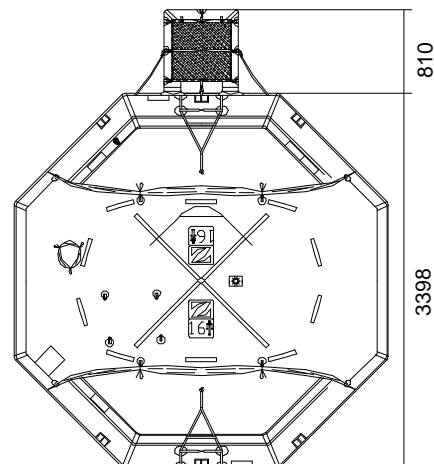

ZODIAC

MARINE SOLAS

XTREM – LOW PROFILE CONTAINER 16 MAN THROW OVER BOARD LIFERAFT SOLAS A & B PACK

TECHNICAL INFORMATION

16 MAN	A PACK			B PACK		
Container	N140H			N140		
Dimensions	X: 1100 mm X: 3' 7,31"	Y: 650 mm Y: 2' 1,6"	Z: 370 mm Z: 1' 2,57"	X: 1100 mm X: 3' 7,31"	Y: 650 mm Y: 2' 1,6"	Z: 340 mm Z: 1' 1,39"
Liferaft Net Weight	122 kg / 269 pounds			86 kg / 190 pounds		
Max. height stowage	18 m / 60'			18 m / 60'		
Painter line length	30 m / 99'					
Inflation Cylinder	1 x 15 liter					
 Crate	X: 1140 mm X: 3' 8,89"	Y: 700 mm Y: 2' 3,56"	Z: 410 mm Z: 1' 4,15"	X: 1140 mm X: 3' 8,89"	Y: 700 mm Y: 2' 3,56"	Z: 410 mm Z: 1' 4,15"
	127 kg / 280 pounds			91 kg / 201 pounds		
	0,328 m ³ / 11,56 cubic foot			0,328 m ³ / 11,56 cubic foot		
Towing force	2 knots			3 knots		
Without sea anchor	61 daN			88 daN		
With sea anchor	66 daN			105 daN		

Approvals:

EC (MED) – USCG – TC – BV

16 TO XTREM Zodiac 21112006 CJN.doc

Issue : 5

Date: 21/11/2006

Dimensions and weight +/- 5% Zodiac reserves the right to change specification without notice.
For installation, add minimum +10mm for clearance to dimensions of the container.