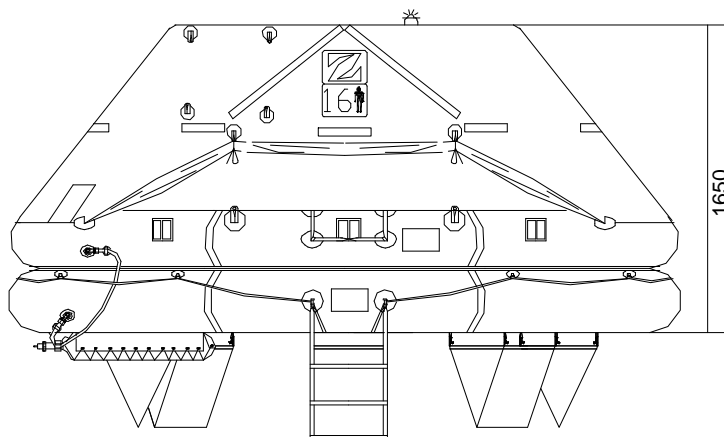

ZODIAC

MARINE SOLAS

XTREM – LOW PROFILE CONTAINER 16 MAN THROW OVER BOARD LIFERAFT SOLAS A & B PACK

TECHNICAL INFORMATION

16 MAN	A PACK			B PACK		
Container	N140H			N140		
Dimensions	X: 1100 mm X: 3' 7,31"	Y: 650 mm Y: 2' 1,6"	Z: 370 mm Z: 1' 2,57"	X: 1100 mm X: 3' 7,31"	Y: 650 mm Y: 2' 1,6"	Z: 340 mm Z: 1' 1,39"
Liferaft Net Weight	122 kg / 269 pounds			86 kg / 190 pounds		
Max. height stowage	18 m / 60'			18 m / 60'		
Painter line length	30 m / 99'					
Inflation Cylinder	1 x 15 liter					
 Crate	X: 1140 mm X: 3' 8,89"	Y: 700 mm Y: 2' 3,56"	Z: 410 mm Z: 1' 4,15"	X: 1140 mm X: 3' 8,89"	Y: 700 mm Y: 2' 3,56"	Z: 410 mm Z: 1' 4,15"
	127 kg / 280 pounds			91 kg / 201 pounds		
	0,328 m ³ / 11,56 cubic foot			0,328 m ³ / 11,56 cubic foot		
Towing force	2 knots			3 knots		
Without sea anchor	61 daN			88 daN		
With sea anchor	66 daN			105 daN		

Approvals:

EC (MED) – USCG – TC – BV

16 TO XTREM Zodiac 21112006 CJN.doc

Issue : 5

Date: 21/11/2006

Dimensions and weight +/- 5% Zodiac reserves the right to change specification without notice.
For installation, add minimum +10mm for clearance to dimensions of the container.