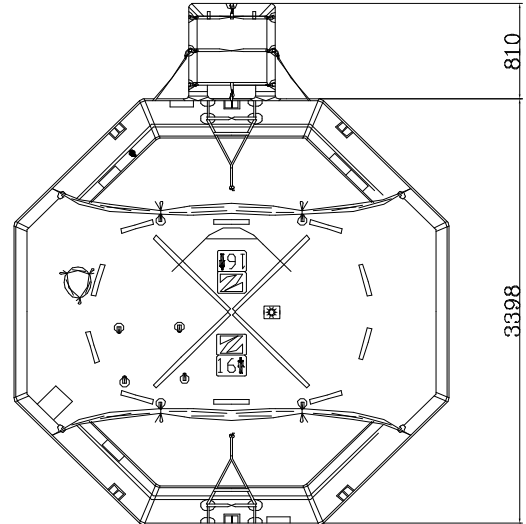

ROUND CONTAINER 16 MAN THROW OVER BOARD LIFERAFT SOLAS A & B PACK

TECHNICAL INFORMATION

16 MAN	A PACK			B PACK		
Container	N14			N13		
Dimensions	X: 1275 mm	Y: 680 mm	Z: 615 mm	X: 1275 mm	Y: 610 mm	Z: 590 mm
	X: 4' 2,2"	Y: 2' 2,78"	Z: 2' 0,22"	X: 4' 2,2"	Y: 2' 0,02"	Z: 1' 11,23"
Liferaft Net Weight	129 kg / 285 pounds			91 kg / 201 pounds		
Height stowage	25 m / 83'		36 m / 119'	25 m / 83'		36 m / 119'
Painter line length	35 m / 115'		50 m / 165'	35 m / 115'		50 m / 165'
Inflation Cylinder	1 x 15 liter					
 Crate	X: 1360 mm	Y: 720 mm	Z: 770 mm	X: 1360 mm	Y: 650 mm	Z: 740 mm
	X: 4' 5,55"	Y: 2' 4,35"	Z: 2' 6,32"	X: 4' 5,55"	Y: 2' 1,6"	Z: 2' 5,14"
	160 kg / 353 pounds			118 kg / 261 pounds		
	0,754 m ³ / 26,63 cubic foot			0,655 m ³ / 23,1 cubic foot		
Towing force	2 knots			3 knots		
Without sea anchor	61 daN			88 daN		
With sea anchor	66 daN			105 daN		

Approvals: EC (MED) – USCG – TC – RMRS – BV

16 TO cont rond Zodiac 27052009 KLT.doc Issue : 4 Date: 27/05/2009

Dimensions and weight +/- 5% Zodiac reserves the right to change specification without notice.
For installation, add minimum +10mm for clearance to dimensions of the container.