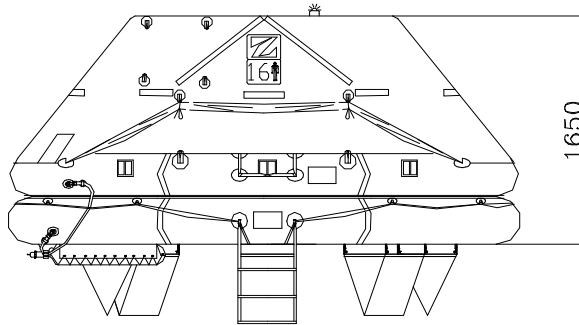

ROUND CONTAINER 16 MAN THROW OVER BOARD LIFERAFT SOLAS A & B PACK

TECHNICAL INFORMATION

16 MAN	A PACK			B PACK		
Container	N14			N13		
Dimensions	X: 1275 mm	Y: 680 mm	Z: 615 mm	X: 1275 mm	Y: 610 mm	Z: 590 mm
	X: 4' 2,2"	Y: 2' 2,78"	Z: 2' 0,22"	X: 4' 2,2"	Y: 2' 0,02"	Z: 1' 11,23"
Liferaft Net Weight	129 kg / 285 pounds			91 kg / 201 pounds		
Height stowage	25 m / 83'		36 m / 119'	25 m / 83'		36 m / 119'
Painter line length	35 m / 115'		50 m / 165'	35 m / 115'		50 m / 165'
Inflation Cylinder	1 x 15 liter					
 Crate	X: 1360 mm	Y: 720 mm	Z: 770 mm	X: 1360 mm	Y: 650 mm	Z: 740 mm
	X: 4' 5,55"	Y: 2' 4,35"	Z: 2' 6,32"	X: 4' 5,55"	Y: 2' 1,6"	Z: 2' 5,14"
	160 kg / 353 pounds			118 kg / 261 pounds		
	0,754 m ³ / 26,63 cubic foot			0,655 m ³ / 23,1 cubic foot		
Towing force	2 knots			3 knots		
Without sea anchor	61 daN			88 daN		
With sea anchor	66 daN			105 daN		

Approvals: EC (MED) – USCG – TC – RMRS – BV

16 TO cont rond Zodiac 27052009 KLT.doc Issue : 4 Date: 27/05/2009

Dimensions and weight +/- 5% Zodiac reserves the right to change specification without notice.
For installation, add minimum +10mm for clearance to dimensions of the container.