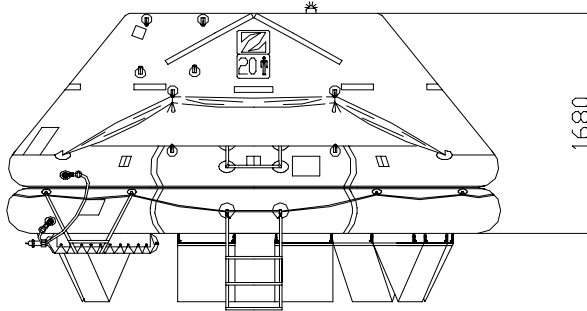

LOW PROFILE CONTAINER 20 MAN THROW OVER BOARD LIFERAFT SOLAS A & B PACK

TECHNICAL INFORMATION

20 MAN	A PACK			B PACK		
Container	N136H			N136		
Dimensions	X: 1160 mm X: 3' 9,67"	Y: 752 mm Y: 2' 5,61"	Z: 505 mm Z: 1' 7,89"	X: 1160 mm X: 3' 9,67"	Y: 752 mm Y: 2' 5,61"	Z: 445 mm Z: 1' 5,52"
Liferaft Net Weight	144 kg / 318 pounds			95,5 kg / 211 pounds		
Max. height stowage	18 m / 60'			18 m / 60'		
Inflation Cylinder	1 x 15 liter					
Painter line length	30 m / 99'					

<p>Crate</p>	X: 1200 mm X: 3' 11,25"	Y: 760 mm Y: 2' 5,93"	Z: 490 mm Z: 1' 7,3"	X: 1200 mm X: 3' 11,25"	Y: 760 mm Y: 2' 5,93"	Z: 430 mm Z: 1' 4,93"
	150 kg / 331 pounds			101,5 kg / 224 pounds		
	0,447 m ³ / 15,78 cubic foot			0,393 m ³ / 13,85 cubic foot		

Towing force	2 knots	3 knots
Without sea anchor	82 daN	100 daN
With sea anchor	90 daN	140 daN

Approvals: **EC (MED)**

20 TO LPC Zodiac 03062008 KLT Issue : 3 Date: 03/06/2008

Dimensions and weight +/- 5% Zodiac reserves the right to change specification without notice.
For installation, add minimum +10mm for clearance to dimensions of the container.