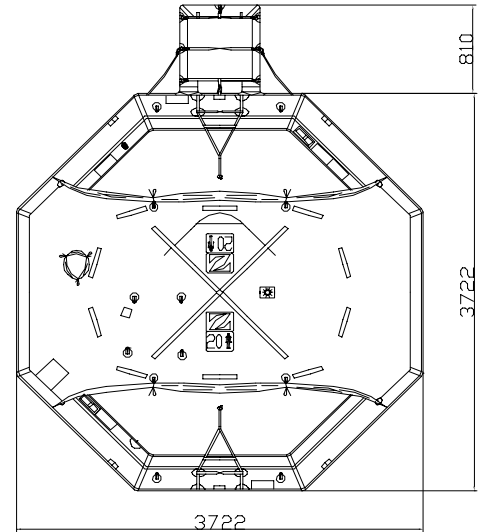

LOW PROFILE CONTAINER 20 MAN THROW OVER BOARD LIFERAFT SOLAS A & B PACK

TECHNICAL INFORMATION

20 MAN	A PACK			B PACK		
Container	N136H			N136		
Dimensions	X: 1160 mm X: 3' 9,67"	Y: 752 mm Y: 2' 5,61"	Z: 505 mm Z: 1' 7,89"	X: 1160 mm X: 3' 9,67"	Y: 752 mm Y: 2' 5,61"	Z: 445 mm Z: 1' 5,52"
Liferaft Net Weight	144 kg / 318 pounds			95,5 kg / 211 pounds		
Max. height stowage	18 m / 60'			18 m / 60'		
Inflation Cylinder	1 x 15 liter					
Painter line length	30 m / 99'					

<p>Crate</p>	X: 1200 mm X: 3' 11,25"	Y: 760 mm Y: 2' 5,93"	Z: 490 mm Z: 1' 7,3"	X: 1200 mm X: 3' 11,25"	Y: 760 mm Y: 2' 5,93"	Z: 430 mm Z: 1' 4,93"
	150 kg / 331 pounds			101,5 kg / 224 pounds		
	0,447 m ³ / 15,78 cubic foot			0,393 m ³ / 13,85 cubic foot		

Towing force	2 knots	3 knots
Without sea anchor	82 daN	100 daN
With sea anchor	90 daN	140 daN

Approvals: **EC (MED)**

20 TO LPC Zodiac 03062008 KLT Issue : 3 Date: 03/06/2008

Dimensions and weight +/- 5% Zodiac reserves the right to change specification without notice.
For installation, add minimum +10mm for clearance to dimensions of the container.