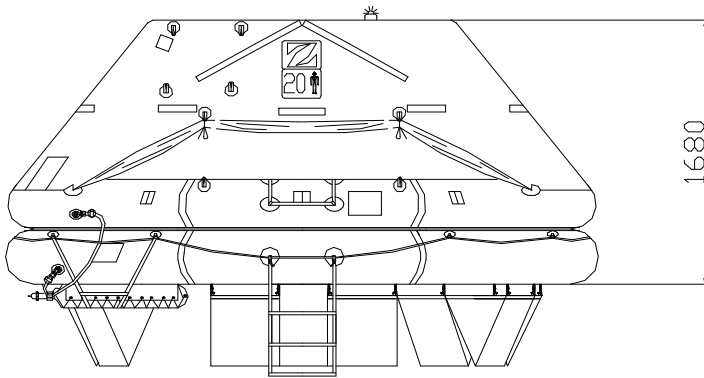

## ROUND CONTAINER 20 MAN THROW OVER BOARD LIFERAFT SOLAS A & B PACK

### TECHNICAL INFORMATION

20 MAN	A PACK			B PACK		
<b>Container</b>	<b>N15</b>			<b>N14</b>		
<b>Dimensions</b>	X: 1275 mm	Y: 800 mm	Z: 740 mm	X: 1275 mm	Y: 680 mm	Z: 615 mm
	X: 4' 2,2"	Y: 2' 7,5"	Z: 2' 5,14"	X: 4' 2,2"	Y: 2' 2,78"	Z: 2' 0,22"
<b>Liferaft Net Weight</b>	150 kg / 331 pounds			98 kg / 217 pounds		
<b>Height stowage</b>	25 m / 83'		36 m / 119'	25 m / 83'		36 m / 119'
<b>Painter line length</b>	35 m / 115'		50 m / 165'	35 m / 115'		50 m / 165'
<b>Inflation Cylinder</b>	1 x 15 liter					
 <b>Crate</b>	X: 1360 mm	Y: 840 mm	Z: 900 mm	X: 1360 mm	Y: 720 mm	Z: 770 mm
	X: 4' 5,55"	Y: 2' 9,08"	Z: 2' 11,44"	X: 4' 5,55"	Y: 2' 4,35"	Z: 2' 6,32"
	185 kg / 408 pounds			129 kg / 285 pounds		
	1,029 m3 / 36,31 cubic foot			0,754 m3 / 26,63 cubic foot		
<b>Towing force</b>	<b>2 knots</b>			<b>3 knots</b>		
Without sea anchor	82 daN			100 daN		
With sea anchor	90 daN			140 daN		

**Approvals:** EC (MED) – USCG – TC – RMRS – BV

20 TO cont rond Zodiac 20012009 KLT.doc Issue : 4 Date: 20/01/2009

Dimensions and weight +/- 5% Zodiac reserves the right to change specification without notice.  
For installation, add minimum +10mm for clearance to dimensions of the container.