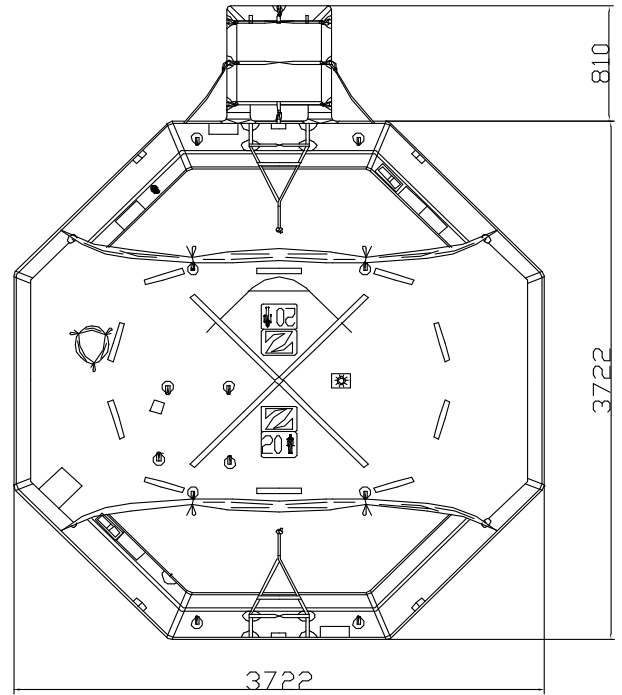

## ROUND CONTAINER 20 MAN THROW OVER BOARD LIFERAFT SOLAS A & B PACK

### TECHNICAL INFORMATION

20 MAN	A PACK			B PACK		
<b>Container</b>	<b>N15</b>			<b>N14</b>		
<b>Dimensions</b>	X: 1275 mm	Y: 800 mm	Z: 740 mm	X: 1275 mm	Y: 680 mm	Z: 615 mm
	X: 4' 2,2"	Y: 2' 7,5"	Z: 2' 5,14"	X: 4' 2,2"	Y: 2' 2,78"	Z: 2' 0,22"
<b>Liferaft Net Weight</b>	150 kg / 331 pounds			98 kg / 217 pounds		
<b>Height stowage</b>	25 m / 83'		36 m / 119'	25 m / 83'		36 m / 119'
<b>Painter line length</b>	35 m / 115'		50 m / 165'	35 m / 115'		50 m / 165'
<b>Inflation Cylinder</b>	1 x 15 liter					
 <b>Crate</b>	X: 1360 mm	Y: 840 mm	Z: 900 mm	X: 1360 mm	Y: 720 mm	Z: 770 mm
	X: 4' 5,55"	Y: 2' 9,08"	Z: 2' 11,44"	X: 4' 5,55"	Y: 2' 4,35"	Z: 2' 6,32"
	185 kg / 408 pounds			129 kg / 285 pounds		
	1,029 m3 / 36,31 cubic foot			0,754 m3 / 26,63 cubic foot		
<b>Towing force</b>	<b>2 knots</b>			<b>3 knots</b>		
Without sea anchor	82 daN			100 daN		
With sea anchor	90 daN			140 daN		

**Approvals:** EC (MED) – USCG – TC – RMRS – BV

20 TO cont rond Zodiac 20012009 KLT.doc Issue : 4 Date: 20/01/2009

Dimensions and weight +/- 5% Zodiac reserves the right to change specification without notice.  
For installation, add minimum +10mm for clearance to dimensions of the container.