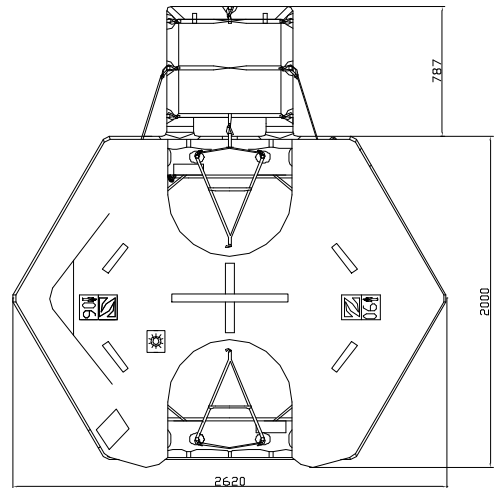

ROUND CONTAINER 6 MAN THROW OVER BOARD SELF RIGHTING LIFERAFT SOLAS A & B PACK

TECHNICAL INFORMATION

6 MAN	A PACK			B PACK		
Container	N12			N12		
Dimensions	X: 1160 mm	Y: 560 mm	Z: 513 mm	X: 1160 mm	Y: 560 mm	Z: 513 mm
	X: 3' 9,67"	Y: 1' 10,05"	Z: 1' 8,2"	X: 3' 9,67"	Y: 1' 10,05"	Z: 1' 8,2"
Liferaft Net Weight	72 kg / 159 pounds			58 kg / 128 pounds		
Max. height stowage	25 m / 83'			25 m / 83'		
Painter line length	35 m / 115'					
Inflation Cylinder	1 x 6 liter					
 Crate	X: 1240 mm	Y: 620 mm	Z: 700 mm	X: 1240 mm	Y: 620 mm	Z: 700 mm
	X: 4' 0,82"	Y: 2' 0,41"	Z: 2' 3,56"	X: 4' 0,82"	Y: 2' 0,41"	Z: 2' 3,56"
	94 kg / 208 pounds			80 kg / 177 pounds		
	0,539 m3 / 19,01 cubic foot			0,539 m3 / 19,01 cubic foot		
Towing force	2 knots			3 knots		
Without sea anchor	40 daN			75 daN		
With sea anchor	45 daN			80 daN		

Approvals: EC (MED) – USCG – TC – BV

06 TO SR Zodiac 28042008 KLT.doc Issue : 4 Date: 28/04/2008

Dimensions and weight +/- 5% Zodiac reserves the right to change specification without notice.
For installation, add minimum +10mm for clearance to dimensions of the container.