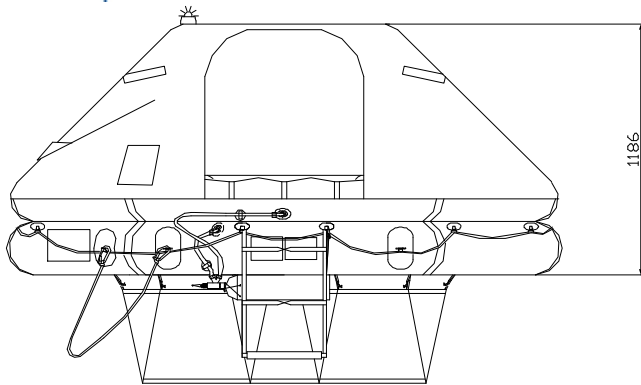

ROUND CONTAINER 6 MAN THROW OVER BOARD SELF RIGHTING LIFERAFT SOLAS A & B PACK

TECHNICAL INFORMATION

6 MAN	A PACK			B PACK		
Container	N12			N12		
Dimensions	X: 1160 mm	Y: 560 mm	Z: 513 mm	X: 1160 mm	Y: 560 mm	Z: 513 mm
	X: 3' 9,67"	Y: 1' 10,05"	Z: 1' 8,2"	X: 3' 9,67"	Y: 1' 10,05"	Z: 1' 8,2"
Liferaft Net Weight	72 kg / 159 pounds			58 kg / 128 pounds		
Max. height stowage	25 m / 83'			25 m / 83'		
Painter line length	35 m / 115'					
Inflation Cylinder	1 x 6 liter					
 Crate	X: 1240 mm	Y: 620 mm	Z: 700 mm	X: 1240 mm	Y: 620 mm	Z: 700 mm
	X: 4' 0,82"	Y: 2' 0,41"	Z: 2' 3,56"	X: 4' 0,82"	Y: 2' 0,41"	Z: 2' 3,56"
	94 kg / 208 pounds			80 kg / 177 pounds		
	0,539 m3 / 19,01 cubic foot			0,539 m3 / 19,01 cubic foot		
Towing force	2 knots			3 knots		
Without sea anchor	40 daN			75 daN		
With sea anchor	45 daN			80 daN		

Approvals: EC (MED) – USCG – TC – BV

06 TO SR Zodiac 28042008 KLT.doc Issue : 4 Date: 28/04/2008

Dimensions and weight +/- 5% Zodiac reserves the right to change specification without notice.
For installation, add minimum +10mm for clearance to dimensions of the container.