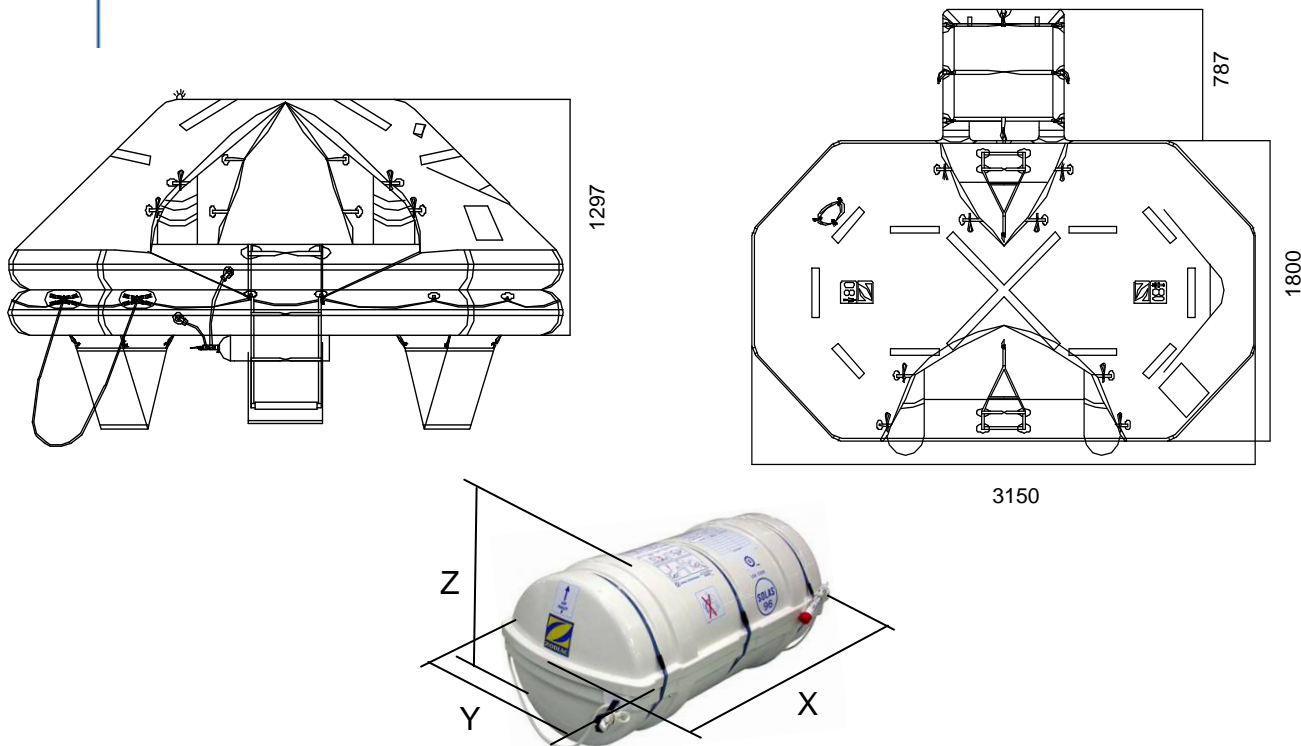

## ROUND CONTAINER 8 MAN THROW OVER BOARD SELF RIGHTING LIFERAFT SOLAS A & B PACK

### TECHNICAL INFORMATION

8 MAN	A PACK			B PACK		
Container	N12			N12		
Dimensions	X: 1160 mm X: 3' 9,67"	Y: 560 mm Y: 1' 10,05"	Z: 513 mm Z: 1' 8,2"	X: 1160 mm X: 3' 9,67"	Y: 560 mm Y: 1' 10,05"	Z: 513 mm Z: 1' 8,2"
Liferaft Net Weight	88 kg / 195 pounds			69 kg / 153 pounds		
Max. height storage	25 m / 83'			25 m / 83'		
Painter line length	35 m / 115'					
Inflation Cylinder	1 x 8 liter					
 <b>Crate</b>	X: 1240 mm X: 4' 0,82"	Y: 620 mm Y: 2' 0,41"	Z: 700 mm Z: 2' 3,56"	X: 1240 mm X: 4' 0,82"	Y: 620 mm Y: 2' 0,41"	Z: 700 mm Z: 2' 3,56"
	110 kg / 243 pounds			91 kg / 201 pounds		
	0,539 m3 / 19,01 cubic foot			0,539 m3 / 19,01 cubic foot		
<b>Towing force</b>	<b>2 knots</b>			<b>3 knots</b>		
Without sea anchor	30 daN			60 daN		
With sea anchor	45 daN			113 daN		

**Approvals:** **EC (MED) – BV**

08 TO SR Zodiac 28042008 KLT.doc Issue : 3 Date: 28/04/2008

Dimensions and weight +/- 5%      Zodiac reserves the right to change specification without notice.  
For installation, add minimum +10mm for clearance to dimensions of the container.