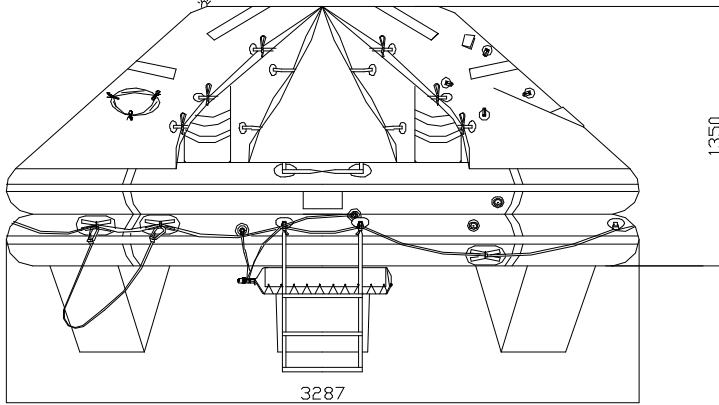

## ROUND CONTAINER 10 MAN THROW OVER BOARD SELF RIGHTING LIFERAFT SOLAS A & B PACK

### TECHNICAL INFORMATION

10 MAN	A PACK			B PACK		
Container	N13			N12		
Dimensions	X: 1275 mm X: 4' 2,2"	Y: 610 mm Y: 2' 0,02"	Z: 590 mm Z: 1' 11,23"	X: 1160 mm X: 3' 9,67"	Y: 560 mm Y: 1' 10,05"	Z: 513 mm Z: 1' 8,2"
Liferaft Net Weight	98 kg / 217 pounds			73 kg / 161 pounds		
Max. height stowage	25 m / 83'			25 m / 83'		
Painter line length	35 m / 115'					
Inflation Cylinder	1 x 10 liter					
 <b>Crate</b>	X: 1355 mm X: 4' 5,35"	Y: 650 mm Y: 2' 1,6"	Z: 740 mm Z: 2' 5,14"	X: 1240 mm X: 4' 0,82"	Y: 620 mm Y: 2' 0,41"	Z: 700 mm Z: 2' 3,56"
	125 kg / 276 pounds			95 kg / 210 pounds		
	0,652 m3 / 23,02 cubic foot			0,539 m3 / 19,01 cubic foot		
<b>Towing force</b>	<b>2 knots</b>			<b>3 knots</b>		
Without sea anchor	38 daN			82 daN		
With sea anchor	52 daN			98 daN		

**Approvals:** **EC (MED) – BV**

10 TO SR Zodiac 28042008 KLT.doc Issue : 3 Date: 28/04/2008

Dimensions and weight +/- 5%      Zodiac reserves the right to change specification without notice.  
For installation, add minimum +10mm for clearance to dimensions of the container.