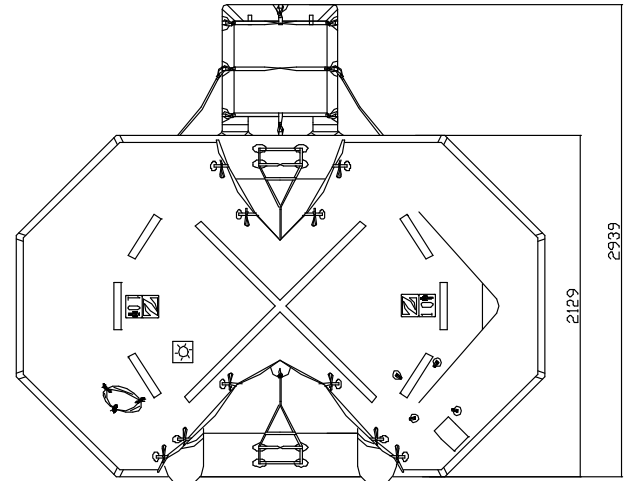

## ROUND CONTAINER 10 MAN THROW OVER BOARD SELF RIGHTING LIFERAFT SOLAS A & B PACK

### TECHNICAL INFORMATION

10 MAN	A PACK			B PACK		
Container	N13			N12		
Dimensions	X: 1275 mm X: 4' 2,2"	Y: 610 mm Y: 2' 0,02"	Z: 590 mm Z: 1' 11,23"	X: 1160 mm X: 3' 9,67"	Y: 560 mm Y: 1' 10,05"	Z: 513 mm Z: 1' 8,2"
Liferaft Net Weight	98 kg / 217 pounds			73 kg / 161 pounds		
Max. height stowage	25 m / 83'			25 m / 83'		
Painter line length	35 m / 115'					
Inflation Cylinder	1 x 10 liter					
 <b>Crate</b>	X: 1355 mm X: 4' 5,35"	Y: 650 mm Y: 2' 1,6"	Z: 740 mm Z: 2' 5,14"	X: 1240 mm X: 4' 0,82"	Y: 620 mm Y: 2' 0,41"	Z: 700 mm Z: 2' 3,56"
	125 kg / 276 pounds			95 kg / 210 pounds		
	0,652 m3 / 23,02 cubic foot			0,539 m3 / 19,01 cubic foot		
<b>Towing force</b>	<b>2 knots</b>			<b>3 knots</b>		
Without sea anchor	38 daN			82 daN		
With sea anchor	52 daN			98 daN		

**Approvals:** **EC (MED) – BV**

10 TO SR Zodiac 28042008 KLT.doc Issue : 3 Date: 28/04/2008

Dimensions and weight +/- 5%      Zodiac reserves the right to change specification without notice.  
For installation, add minimum +10mm for clearance to dimensions of the container.