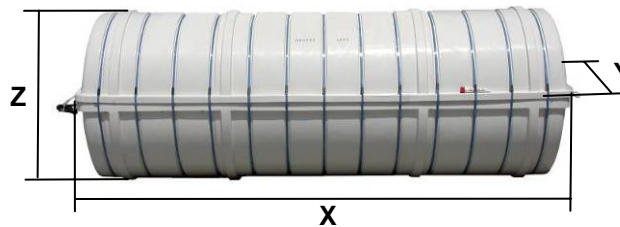

ROUND CONTAINER 150 MAN THROW OVER BOARD SELF RIGHTING LIFERAFT SOLAS A & B PACK

TECHNICAL INFORMATION

150 MAN	A PACK			B PACK		
Container	N24			N23		
Dimensions	X: 3340 mm	Y: 1150 mm	Z: 1135 mm	X: 3340 mm	Y: 1050 mm	Z: 1035 mm
	X: 10' 11,5"	Y: 3' 9,28"	Z: 3' 8,69"	X: 10' 11,5"	Y: 3' 5,34"	Z: 3' 4,75"
Liferaft Net Weight	1300 kg / 2866 pounds			880 kg / 1941 pounds		
Max. height stowage	25 m / 83'			25 m / 83'		
Painter line length	35 m / 115'					
Inflation Cylinder	6 x 35 liter					

<p>Crate</p>	X: 3490 mm	Y: 1290 mm	Z: 1280 mm	X: 3490 mm	Y: 1190 mm	Z: 1180 mm
	X: 11' 5,41"	Y: 4' 2,79"	Z: 4' 2,4"	X: 11' 5,41"	Y: 3' 10,86"	Z: 3' 10,46"
	1400 kg / 3087 pounds			970 kg / 2139 pounds		
	5,763 m3 / 203,49 cubic foot			4,901 m3 / 173,05 cubic foot		

Towing force	2 knots	3 knots
Without sea anchor	240 daN	470 daN
With sea anchor	270 daN	510 daN

Approvals: **EC (MED) – TC – BV**

150 TO SR Zodiac 22112006 CJN.doc Issue : 3 Date: 22/11/2006

Dimensions and weight +/- 5% Zodiac reserves the right to change specification without notice.
For installation, add minimum +10mm for clearance to dimensions of the container.