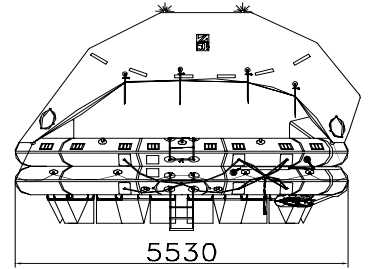

ROUND CONTAINER 150 MAN THROW OVER BOARD SELF RIGHTING LIFERAFT SOLAS A & B PACK

TECHNICAL INFORMATION

150 MAN	A PACK			B PACK		
Container	N24			N23		
Dimensions	X: 3340 mm	Y: 1150 mm	Z: 1135 mm	X: 3340 mm	Y: 1050 mm	Z: 1035 mm
	X: 10' 11,5"	Y: 3' 9,28"	Z: 3' 8,69"	X: 10' 11,5"	Y: 3' 5,34"	Z: 3' 4,75"
Liferaft Net Weight	1300 kg / 2866 pounds			880 kg / 1941 pounds		
Max. height stowage	25 m / 83'			25 m / 83'		
Painter line length	35 m / 115'					
Inflation Cylinder	6 x 35 liter					

<p>Crate</p>	X: 3490 mm	Y: 1290 mm	Z: 1280 mm	X: 3490 mm	Y: 1190 mm	Z: 1180 mm
	X: 11' 5,41"	Y: 4' 2,79"	Z: 4' 2,4"	X: 11' 5,41"	Y: 3' 10,86"	Z: 3' 10,46"
	1400 kg / 3087 pounds			970 kg / 2139 pounds		
	5,763 m3 / 203,49 cubic foot			4,901 m3 / 173,05 cubic foot		

Towing force	2 knots	3 knots
Without sea anchor	240 daN	470 daN
With sea anchor	270 daN	510 daN

Approvals: **EC (MED) – TC – BV**

150 TO SR Zodiac 22112006 CJN.doc Issue : 3 Date: 22/11/2006

Dimensions and weight +/- 5% Zodiac reserves the right to change specification without notice.
For installation, add minimum +10mm for clearance to dimensions of the container.