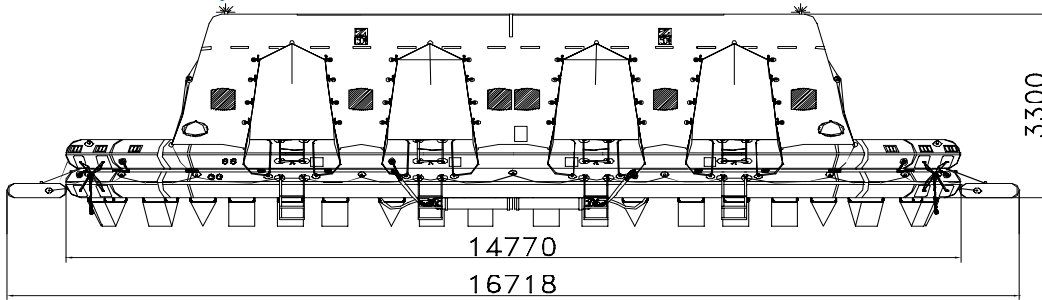

ROUND CONTAINER 150 MAN THROW OVER BOARD SELF RIGHTING LIFERAFT SOLAS A & B PACK

TECHNICAL INFORMATION

150 MAN	A PACK			B PACK		
Container	N24			N23		
Dimensions	X: 3340 mm	Y: 1150 mm	Z: 1135 mm	X: 3340 mm	Y: 1050 mm	Z: 1035 mm
	X: 10' 11,5"	Y: 3' 9,28"	Z: 3' 8,69"	X: 10' 11,5"	Y: 3' 5,34"	Z: 3' 4,75"
Liferaft Net Weight	1300 kg / 2866 pounds			880 kg / 1941 pounds		
Max. height stowage	25 m / 83'			25 m / 83'		
Painter line length	35 m / 115'					
Inflation Cylinder	6 x 35 liter					

<p>Crate</p>	X: 3490 mm	Y: 1290 mm	Z: 1280 mm	X: 3490 mm	Y: 1190 mm	Z: 1180 mm
	X: 11' 5,41"	Y: 4' 2,79"	Z: 4' 2,4"	X: 11' 5,41"	Y: 3' 10,86"	Z: 3' 10,46"
	1400 kg / 3087 pounds			970 kg / 2139 pounds		
	5,763 m3 / 203,49 cubic foot			4,901 m3 / 173,05 cubic foot		

Towing force	2 knots	3 knots
Without sea anchor	240 daN	470 daN
With sea anchor	270 daN	510 daN

Approvals: **EC (MED) – TC – BV**

150 TO SR Zodiac 22112006 CJN.doc Issue : 3 Date: 22/11/2006

Dimensions and weight +/- 5% Zodiac reserves the right to change specification without notice.
For installation, add minimum +10mm for clearance to dimensions of the container.