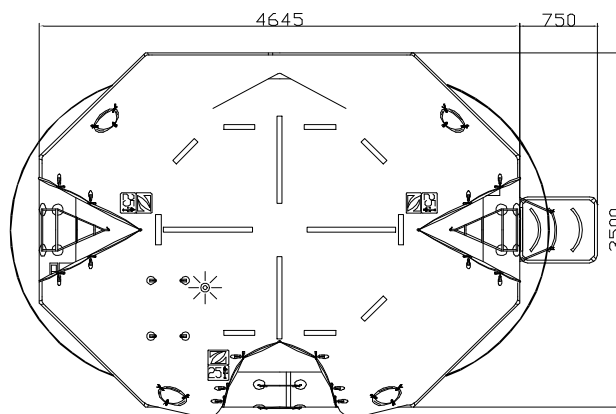

ROUND CONTAINER 25 MAN THROW OVER BOARD SELF RIGHTING LIFERAFT SOLAS A & B PACK

TECHNICAL INFORMATION

25 MAN	A PACK			B PACK		
Container	N16			N22		
Dimensions	X: 1450 mm	Y: 800 mm	Z: 740 mm	X: 1530 mm	Y: 680 mm	Z: 620 mm
	X: 4' 9,09"	Y: 2' 7,5"	Z: 2' 5,14"	X: 5' 0,24"	Y: 2' 2,78"	Z: 2' 0,41"
Liferaft Net Weight	207 kg / 457 pounds			146 kg / 322 pounds		
Max. height stowage	25 m / 83'			25 m / 83'		
Painter line length	35 m / 115'					
Inflation Cylinder	1 x 27 liter					
 Crate	X: 1530 mm	Y: 850 mm	Z: 900 mm	X: 1610 mm	Y: 720 mm	Z: 815 mm
	X: 5' 0,24"	Y: 2' 9,47"	Z: 2' 11,44"	X: 5' 3,39"	Y: 2' 4,35"	Z: 2' 8,09"
	247 kg / 545 pounds			186 kg / 411 pounds		
	1,171 m3 / 41,33 cubic foot			0,945 m3 / 33,36 cubic foot		
Towing force	2 knots			3 knots		
Without sea anchor	55 daN			170 daN		
With sea anchor	60 daN			190 daN		

Approvals:

EC (MED) – BV

25 TO SR Zodiac 19092006 KLT.doc

Issue : 1

Date: 19/09/2006

Dimensions and weight +/- 5% Zodiac reserves the right to change specification without notice.
For installation, add minimum +10mm for clearance to dimensions of the container.