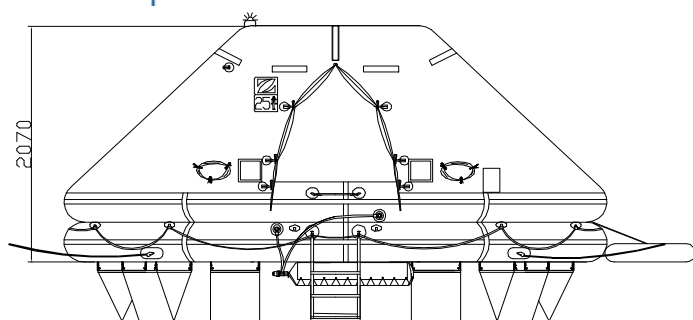

ROUND CONTAINER 25 MAN THROW OVER BOARD SELF RIGHTING LIFERAFT SOLAS A & B PACK

TECHNICAL INFORMATION

25 MAN	A PACK			B PACK		
Container	N16			N22		
Dimensions	X: 1450 mm	Y: 800 mm	Z: 740 mm	X: 1530 mm	Y: 680 mm	Z: 620 mm
	X: 4' 9,09"	Y: 2' 7,5"	Z: 2' 5,14"	X: 5' 0,24"	Y: 2' 2,78"	Z: 2' 0,41"
Liferaft Net Weight	207 kg / 457 pounds			146 kg / 322 pounds		
Max. height stowage	25 m / 83'			25 m / 83'		
Painter line length	35 m / 115'					
Inflation Cylinder	1 x 27 liter					
 Crate	X: 1530 mm	Y: 850 mm	Z: 900 mm	X: 1610 mm	Y: 720 mm	Z: 815 mm
	X: 5' 0,24"	Y: 2' 9,47"	Z: 2' 11,44"	X: 5' 3,39"	Y: 2' 4,35"	Z: 2' 8,09"
	247 kg / 545 pounds			186 kg / 411 pounds		
	1,171 m3 / 41,33 cubic foot			0,945 m3 / 33,36 cubic foot		
Towing force	2 knots			3 knots		
Without sea anchor	55 daN			170 daN		
With sea anchor	60 daN			190 daN		

Approvals:

EC (MED) – BV

25 TO SR Zodiac 19092006 KLT.doc

Issue : 1

Date: 19/09/2006

Dimensions and weight +/- 5% Zodiac reserves the right to change specification without notice.
For installation, add minimum +10mm for clearance to dimensions of the container.